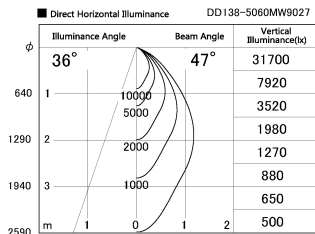

Item no. DD138-5060MW9027

Series Name: Cledy spark (Normal cone)
(DD138)

Installation	Recessed mount	
Type	High-efficiency downlight Φ 150	Fixed
Fixture wattage	48.5W	
Beam angle	40deg	
Color Temp.	2700K	
CRI	Ra>90	
Luminous	6745 lm	
Body	Die-cast aluminum alloy	
Body finish	N/A	
Trim finish	White	
Reflector finish	Mirror	
IP Rate	IP20	
Light source	COB module	
Input Voltage	AC220~240V	
Dimming Type	Non-Dimmable	
Certificate	CE,CCC	
Cut Hole	150	

Height (Weight)	
48.5W	130 (1.3kg)
41.0W	130 (1.3kg)
28.0W	130 (1.3kg)
23.0W	100 (1.0kg)
20.0W	100 (1.0kg)