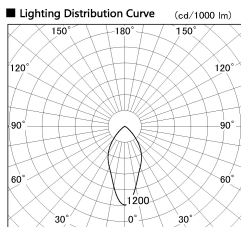

Item no. DD138-5060MW9027

Series Name: Cledy spark (Normal cone)
(DD138)

Installation	Recessed mount	
Type	High-efficiency downlight Φ 150	Fixed
Fixture wattage	48.5W	
Beam angle	40deg	
Color Temp.	2700K	
CRI	Ra>90	
Luminous	6745 lm	
Body	Die-cast aluminum alloy	
Body finish	N/A	
Trim finish	White	
Reflector finish	Mirror	
IP Rate	IP20	
Light source	COB module	
Input Voltage	AC220~240V	
Dimming Type	Non-Dimmable	
Certificate	CE,CCC	
Cut Hole	150	

Height (Weight)	
48.5W	130 (1.3kg)
41.0W	130 (1.3kg)
28.0W	130 (1.3kg)
23.0W	100 (1.0kg)
20.0W	100 (1.0kg)