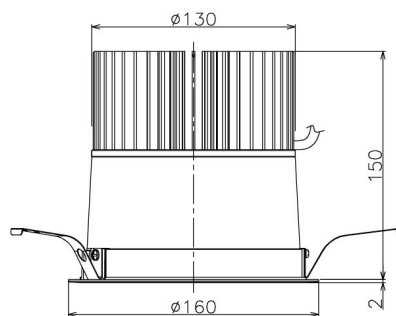

Item no. DD138-5060MW9027

Series Name: Cledy spark (Normal cone)
(DD138)

Installation	Recessed mount	
Type	High-efficiency downlight Φ 150	Fixed
Fixture wattage	48.5W	
Beam angle	40deg	
Color Temp.	2700K	
CRI	Ra>90	
Luminous	6745 lm	
Body	Die-cast aluminum alloy	
Body finish	N/A	
Trim finish	White	
Reflector finish	Mirror	
IP Rate	IP20	
Light source	COB module	
Input Voltage	AC220~240V	
Dimming Type	Non-Dimmable	
Certificate	CE,CCC	
Cut Hole	150	

Height (Weight)	
48.5W	130 (1.3kg)
41.0W	130 (1.3kg)
28.0W	130 (1.3kg)
23.0W	100 (1.0kg)
20.0W	100 (1.0kg)