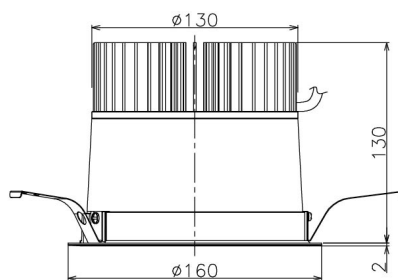

Item no. DD138-4520MW9027

Series Name: Cledy spark (Normal cone)
(DD138)

Installation	Recessed mount	
Type	High-efficiency	Fixed
	downlight Φ150	
Fixture wattage	41W	
Beam angle	25deg	
Color Temp.	2700K	
CRI	Ra>90	
Luminous	4692 lm	
Body	Die-cast aluminum alloy	
Body finish	N/A	
Trim finish	White	
Reflector finish	Mirror	
IP Rate	IP20	
Light source	COB module	
Input Voltage	AC220~240V	
Dimming Type	Non-Dimmable	
Certificate	CE,CCC	
Cut Hole	150	

Height (Weight)	
48.5W	130 (1.3kg)
41.0W	130 (1.3kg)
28.0W	130 (1.3kg)
23.0W	100 (1.0kg)
20.0W	100 (1.0kg)