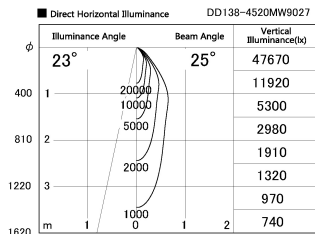

Item no. DD138-4520MW9027

Series Name: Cledy spark (Normal cone)
(DD138)

Installation	Recessed mount	
Type	High-efficiency	Fixed
	downlight Φ150	
Fixture wattage	41W	
Beam angle	25deg	
Color Temp.	2700K	
CRI	Ra>90	
Luminous	4692 lm	
Body	Die-cast aluminum alloy	
Body finish	N/A	
Trim finish	White	
Reflector finish	Mirror	
IP Rate	IP20	
Light source	COB module	
Input Voltage	AC220~240V	
Dimming Type	Non-Dimmable	
Certificate	CE,CCC	
Cut Hole	150	

Height (Weight)	
48.5W	130 (1.3kg)
41.0W	130 (1.3kg)
28.0W	130 (1.3kg)
23.0W	100 (1.0kg)
20.0W	100 (1.0kg)