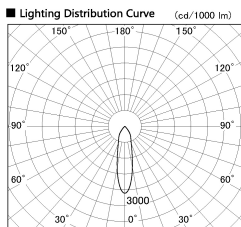

Item no. DD138-4520MW9027

Series Name: Cledy spark (Normal cone)
(DD138)

Installation	Recessed mount	
Type	High-efficiency	Fixed
	downlight Φ150	
Fixture wattage	41W	
Beam angle	25deg	
Color Temp.	2700K	
CRI	Ra>90	
Luminous	4692 lm	
Body	Die-cast aluminum alloy	
Body finish	N/A	
Trim finish	White	
Reflector finish	Mirror	
IP Rate	IP20	
Light source	COB module	
Input Voltage	AC220~240V	
Dimming Type	Non-Dimmable	
Certificate	CE,CCC	
Cut Hole	150	

Height (Weight)	
48.5W	130 (1.3kg)
41.0W	130 (1.3kg)
28.0W	130 (1.3kg)
23.0W	100 (1.0kg)
20.0W	100 (1.0kg)