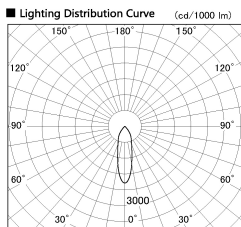

Item no. DD138-4540MW9027

Series Name: Cledy spark (Normal cone)  
(DD138)

Installation	Recessed mount	
Type	High-efficiency downlight $\Phi$ 150	Fixed
Fixture wattage	41W	
Beam angle	28deg	
Color Temp.	2700K	
CRI	Ra>90	
Luminous	4682 lm	
Body	Die-cast aluminum alloy	
Body finish	N/A	
Trim finish	White	
Reflector finish	Mirror	
IP Rate	IP20	
Light source	COB module	
Input Voltage	AC220~240V	
Dimming Type	Non-Dimmable	
Certificate	CE,CCC	
Cut Hole	150	

Height (Weight)	
48.5W	130 (1.3kg)
41.0W	130 (1.3kg)
28.0W	130 (1.3kg)
23.0W	100 (1.0kg)
20.0W	100 (1.0kg)