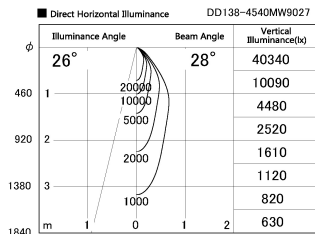

Item no. DD138-4540MW9027

Series Name: Cledy spark (Normal cone)  
(DD138)

Installation	Recessed mount	
Type	High-efficiency downlight $\Phi$ 150	Fixed
Fixture wattage	41W	
Beam angle	28deg	
Color Temp.	2700K	
CRI	Ra>90	
Luminous	4682 lm	
Body	Die-cast aluminum alloy	
Body finish	N/A	
Trim finish	White	
Reflector finish	Mirror	
IP Rate	IP20	
Light source	COB module	
Input Voltage	AC220~240V	
Dimming Type	Non-Dimmable	
Certificate	CE,CCC	
Cut Hole	150	

Height (Weight)	
48.5W	130 (1.3kg)
41.0W	130 (1.3kg)
28.0W	130 (1.3kg)
23.0W	100 (1.0kg)
20.0W	100 (1.0kg)