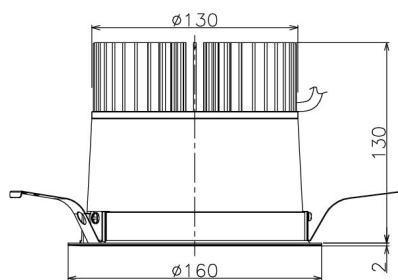

Item no. DD138-4540MW9027

Series Name: Cledy spark (Normal cone)  
(DD138)

Installation	Recessed mount	
Type	High-efficiency downlight $\Phi$ 150	Fixed
Fixture wattage	41W	
Beam angle	28deg	
Color Temp.	2700K	
CRI	Ra>90	
Luminous	4682 lm	
Body	Die-cast aluminum alloy	
Body finish	N/A	
Trim finish	White	
Reflector finish	Mirror	
IP Rate	IP20	
Light source	COB module	
Input Voltage	AC220~240V	
Dimming Type	Non-Dimmable	
Certificate	CE,CCC	
Cut Hole	150	

Height (Weight)	
48.5W	130 (1.3kg)
41.0W	130 (1.3kg)
28.0W	130 (1.3kg)
23.0W	100 (1.0kg)
20.0W	100 (1.0kg)