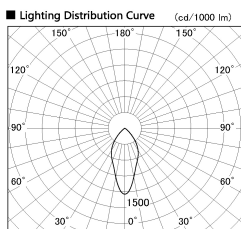

Item no. DD138-4560MW9027

Series Name: Cledy spark (Normal cone)
(DD138)

Installation	Recessed mount	
Type	High-efficiency downlight Φ150	Fixed
Fixture wattage	41W	
Beam angle	36deg	
Color Temp.	2700K	
CRI	Ra>90	
Luminous	5029 lm	
Body	Die-cast aluminum alloy	
Body finish	N/A	
Trim finish	White	
Reflector finish	Mirror	
IP Rate	IP20	
Light source	COB module	
Input Voltage	AC220~240V	
Dimming Type	Non-Dimmable	
Certificate	CE,CCC	
Cut Hole	150	

Height (Weight)	
48.5W	130 (1.3kg)
41.0W	130 (1.3kg)
28.0W	130 (1.3kg)
23.0W	100 (1.0kg)
20.0W	100 (1.0kg)