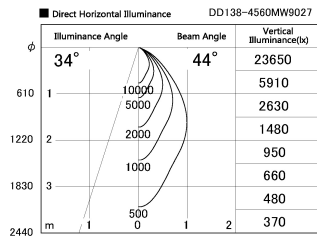

Item no. DD138-4560MW9027

Series Name: Cledy spark (Normal cone)
(DD138)

Installation	Recessed mount	
Type	High-efficiency downlight Φ150	Fixed
Fixture wattage	41W	
Beam angle	36deg	
Color Temp.	2700K	
CRI	Ra>90	
Luminous	5029 lm	
Body	Die-cast aluminum alloy	
Body finish	N/A	
Trim finish	White	
Reflector finish	Mirror	
IP Rate	IP20	
Light source	COB module	
Input Voltage	AC220~240V	
Dimming Type	Non-Dimmable	
Certificate	CE,CCC	
Cut Hole	150	

Height (Weight)	
48.5W	130 (1.3kg)
41.0W	130 (1.3kg)
28.0W	130 (1.3kg)
23.0W	100 (1.0kg)
20.0W	100 (1.0kg)