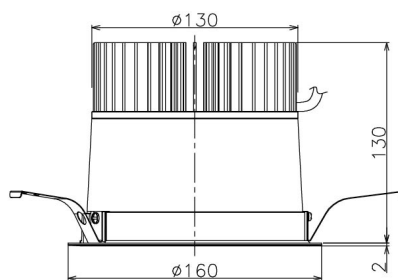

Item no. DD138-4560MW9027

Series Name: Cledy spark (Normal cone)
(DD138)

Installation	Recessed mount	
Type	High-efficiency downlight Φ150	Fixed
Fixture wattage	41W	
Beam angle	36deg	
Color Temp.	2700K	
CRI	Ra>90	
Luminous	5029 lm	
Body	Die-cast aluminum alloy	
Body finish	N/A	
Trim finish	White	
Reflector finish	Mirror	
IP Rate	IP20	
Light source	COB module	
Input Voltage	AC220~240V	
Dimming Type	Non-Dimmable	
Certificate	CE,CCC	
Cut Hole	150	

Height (Weight)	
48.5W	130 (1.3kg)
41.0W	130 (1.3kg)
28.0W	130 (1.3kg)
23.0W	100 (1.0kg)
20.0W	100 (1.0kg)