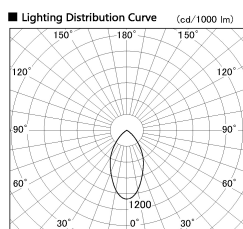

Item no. DD138-2840MW9027

Series Name: Cledy spark (Normal cone)
(DD138)

Height (Weight)	
48.5W	130 (1.3kg)
41.0W	130 (1.3kg)
28.0W	130 (1.3kg)
23.0W	100 (1.0kg)
20.0W	100 (1.0kg)

Installation	Recessed mount	
Type	High-efficiency downlight Φ150	Fixed
Fixture wattage	28W	
Beam angle	55deg	
Color Temp.	2700K	
CRI	Ra>90	
Luminous	3038 lm	
Body	Die-cast aluminum alloy	
Body finish	N/A	
Trim finish	White	
Reflector finish	Mirror	
IP Rate	IP20	
Light source	COB module	
Input Voltage	AC220~240V	
Dimming Type	Non-Dimmable	
Certificate	CE,CCC	
Cut Hole	150	