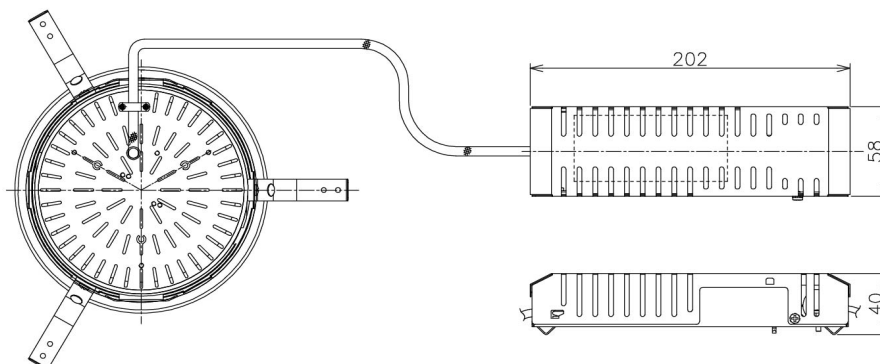

Item no. DD138-2840MW9027

Series Name: Cledy spark (Normal cone)
(DD138)

Height (Weight)	
48.5W	130 (1.3kg)
41.0W	130 (1.3kg)
28.0W	130 (1.3kg)
23.0W	100 (1.0kg)
20.0W	100 (1.0kg)

Installation	Recessed mount	
Type	High-efficiency downlight Φ150	Fixed
Fixture wattage	28W	
Beam angle	55deg	
Color Temp.	2700K	
CRI	Ra>90	
Luminous	3038 lm	
Body	Die-cast aluminum alloy	
Body finish	N/A	
Trim finish	White	
Reflector finish	Mirror	
IP Rate	IP20	
Light source	COB module	
Input Voltage	AC220~240V	
Dimming Type	Non-Dimmable	
Certificate	CE,CCC	
Cut Hole	150	