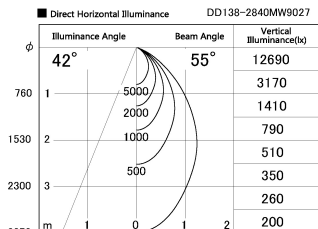

Item no. DD138-2840MW9027

Series Name: Cledy spark (Normal cone)
(DD138)

Height (Weight)	
48.5W	130 (1.3kg)
41.0W	130 (1.3kg)
28.0W	130 (1.3kg)
23.0W	100 (1.0kg)
20.0W	100 (1.0kg)

Installation	Recessed mount	
Type	High-efficiency downlight Φ150	Fixed
Fixture wattage	28W	
Beam angle	55deg	
Color Temp.	2700K	
CRI	Ra>90	
Luminous	3038 lm	
Body	Die-cast aluminum alloy	
Body finish	N/A	
Trim finish	White	
Reflector finish	Mirror	
IP Rate	IP20	
Light source	COB module	
Input Voltage	AC220~240V	
Dimming Type	Non-Dimmable	
Certificate	CE,CCC	
Cut Hole	150	