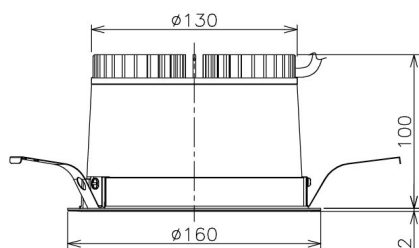

Item no. DD138-2840MW9027

Series Name: Cledy spark (Normal cone)
(DD138)

Height (Weight)	
48.5W	130 (1.3kg)
41.0W	130 (1.3kg)
28.0W	130 (1.3kg)
23.0W	100 (1.0kg)
20.0W	100 (1.0kg)

Installation	Recessed mount	
Type	High-efficiency downlight Φ150	Fixed
Fixture wattage	28W	
Beam angle	55deg	
Color Temp.	2700K	
CRI	Ra>90	
Luminous	3038 lm	
Body	Die-cast aluminum alloy	
Body finish	N/A	
Trim finish	White	
Reflector finish	Mirror	
IP Rate	IP20	
Light source	COB module	
Input Voltage	AC220~240V	
Dimming Type	Non-Dimmable	
Certificate	CE,CCC	
Cut Hole	150	