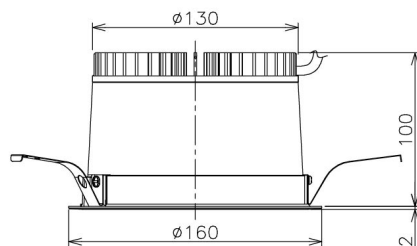

Item no. DD138-2860MW9027

Series Name: Cledy spark (Normal cone)
(DD138)

Installation	Recessed mount	
Type	High-efficiency	Fixed
	downlight Φ 150	
Fixture wattage	28W	
Beam angle	59deg	
Color Temp.	2700K	
CRI	Ra>90	
Luminous	3209 lm	
Body	Die-cast aluminum alloy	
Body finish	N/A	
Trim finish	White	
Reflector finish	Mirror	
IP Rate	IP20	
Light source	COB module	
Input Voltage	AC220~240V	
Dimming Type	Non-Dimmable	
Certificate	CE,CCC	
Cut Hole	150	

Height (Weight)	
48.5W	130 (1.3kg)
41.0W	130 (1.3kg)
28.0W	130 (1.3kg)
23.0W	100 (1.0kg)
20.0W	100 (1.0kg)