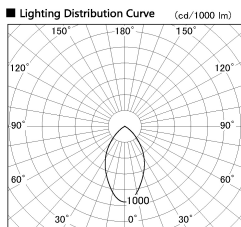

Item no. DD138-2860MW9027

Series Name: Cledy spark (Normal cone)
(DD138)

Installation	Recessed mount	
Type	High-efficiency	Fixed
	downlight Φ 150	
Fixture wattage	28W	
Beam angle	59deg	
Color Temp.	2700K	
CRI	Ra>90	
Luminous	3209 lm	
Body	Die-cast aluminum alloy	
Body finish	N/A	
Trim finish	White	
Reflector finish	Mirror	
IP Rate	IP20	
Light source	COB module	
Input Voltage	AC220~240V	
Dimming Type	Non-Dimmable	
Certificate	CE,CCC	
Cut Hole	150	

Height (Weight)	
48.5W	130 (1.3kg)
41.0W	130 (1.3kg)
28.0W	130 (1.3kg)
23.0W	100 (1.0kg)
20.0W	100 (1.0kg)