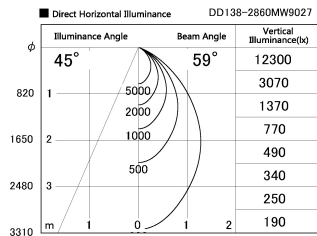

Item no. DD138-2860MW9027

Series Name: Cledy spark (Normal cone)
(DD138)

Installation	Recessed mount	
Type	High-efficiency	Fixed
	downlight Φ 150	
Fixture wattage	28W	
Beam angle	59deg	
Color Temp.	2700K	
CRI	Ra>90	
Luminous	3209 lm	
Body	Die-cast aluminum alloy	
Body finish	N/A	
Trim finish	White	
Reflector finish	Mirror	
IP Rate	IP20	
Light source	COB module	
Input Voltage	AC220~240V	
Dimming Type	Non-Dimmable	
Certificate	CE,CCC	
Cut Hole	150	

Height (Weight)	
48.5W	130 (1.3kg)
41.0W	130 (1.3kg)
28.0W	130 (1.3kg)
23.0W	100 (1.0kg)
20.0W	100 (1.0kg)