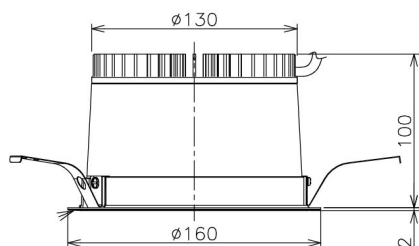

Item no. DD138-2540MW9027

Series Name: Cledy spark (Normal cone)  
(DD138)

Installation	Recessed mount	
Type	High-efficiency	Fixed
	downlight $\Phi$ 150	
Fixture wattage	23W	
Beam angle	55deg	
Color Temp.	2700K	
CRI	Ra>90	
Luminous	2643 lm	
Body	Die-cast aluminum alloy	
Body finish	N/A	
Trim finish	White	
Reflector finish	Mirror	
IP Rate	IP20	
Light source	COB module	
Input Voltage	AC220~240V	
Dimming Type	Non-Dimmable	
Certificate	CE,CCC	
Cut Hole	150	

Height (Weight)	
48.5W	130 (1.3kg)
41.0W	130 (1.3kg)
28.0W	130 (1.3kg)
23.0W	100 (1.0kg)
20.0W	100 (1.0kg)