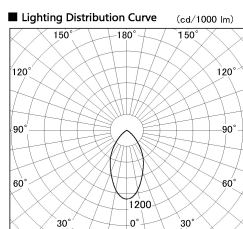

Item no. DD138-2540MW9027

Series Name: Cledy spark (Normal cone)  
(DD138)

Installation	Recessed mount	
Type	High-efficiency	Fixed
	downlight $\Phi$ 150	
Fixture wattage	23W	
Beam angle	55deg	
Color Temp.	2700K	
CRI	Ra>90	
Luminous	2643 lm	
Body	Die-cast aluminum alloy	
Body finish	N/A	
Trim finish	White	
Reflector finish	Mirror	
IP Rate	IP20	
Light source	COB module	
Input Voltage	AC220~240V	
Dimming Type	Non-Dimmable	
Certificate	CE,CCC	
Cut Hole	150	

Height (Weight)	
48.5W	130 (1.3kg)
41.0W	130 (1.3kg)
28.0W	130 (1.3kg)
23.0W	100 (1.0kg)
20.0W	100 (1.0kg)