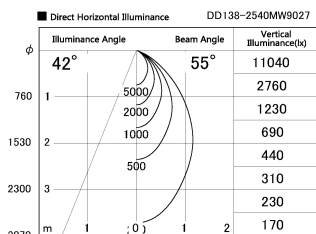

Item no. DD138-2540MW9027

Series Name: Cledy spark (Normal cone)  
(DD138)

Installation	Recessed mount	
Type	High-efficiency	Fixed
	downlight $\Phi$ 150	
Fixture wattage	23W	
Beam angle	55deg	
Color Temp.	2700K	
CRI	Ra>90	
Luminous	2643 lm	
Body	Die-cast aluminum alloy	
Body finish	N/A	
Trim finish	White	
Reflector finish	Mirror	
IP Rate	IP20	
Light source	COB module	
Input Voltage	AC220~240V	
Dimming Type	Non-Dimmable	
Certificate	CE,CCC	
Cut Hole	150	

Height (Weight)	
48.5W	130 (1.3kg)
41.0W	130 (1.3kg)
28.0W	130 (1.3kg)
23.0W	100 (1.0kg)
20.0W	100 (1.0kg)