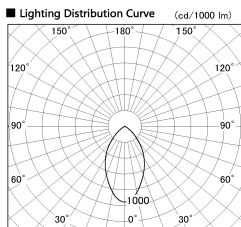

Item no. DD138-2560MW9027

Series Name: Cledy spark (Normal cone)  
(DD138)

Installation	Recessed mount	
Type	High-efficiency	Fixed
	downlight $\Phi$ 150	
Fixture wattage	23W	
Beam angle	59deg	
Color Temp.	2700K	
CRI	Ra>90	
Luminous	2791 lm	
Body	Die-cast aluminum alloy	
Body finish	N/A	
Trim finish	White	
Reflector finish	Mirror	
IP Rate	IP20	
Light source	COB module	
Input Voltage	AC220~240V	
Dimming Type	Non-Dimmable	
Certificate	CE,CCC	
Cut Hole	150	

Height (Weight)	
48.5W	130 (1.3kg)
41.0W	130 (1.3kg)
28.0W	130 (1.3kg)
23.0W	100 (1.0kg)
20.0W	100 (1.0kg)