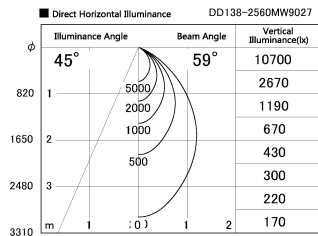

Item no. DD138-2560MW9027

Series Name: Cledy spark (Normal cone)  
(DD138)

Installation	Recessed mount	
Type	High-efficiency	Fixed
	downlight $\Phi$ 150	
Fixture wattage	23W	
Beam angle	59deg	
Color Temp.	2700K	
CRI	Ra>90	
Luminous	2791 lm	
Body	Die-cast aluminum alloy	
Body finish	N/A	
Trim finish	White	
Reflector finish	Mirror	
IP Rate	IP20	
Light source	COB module	
Input Voltage	AC220~240V	
Dimming Type	Non-Dimmable	
Certificate	CE,CCC	
Cut Hole	150	

Height (Weight)	
48.5W	130 (1.3kg)
41.0W	130 (1.3kg)
28.0W	130 (1.3kg)
23.0W	100 (1.0kg)
20.0W	100 (1.0kg)