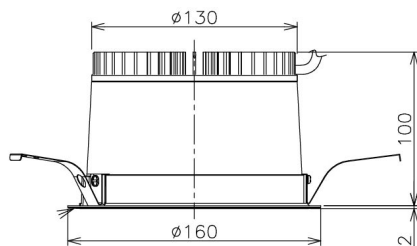

Item no. DD138-2560MW9027

Series Name: Cledy spark (Normal cone)  
(DD138)

Installation	Recessed mount	
Type	High-efficiency	Fixed
	downlight $\Phi$ 150	
Fixture wattage	23W	
Beam angle	59deg	
Color Temp.	2700K	
CRI	Ra>90	
Luminous	2791 lm	
Body	Die-cast aluminum alloy	
Body finish	N/A	
Trim finish	White	
Reflector finish	Mirror	
IP Rate	IP20	
Light source	COB module	
Input Voltage	AC220~240V	
Dimming Type	Non-Dimmable	
Certificate	CE,CCC	
Cut Hole	150	

Height (Weight)	
48.5W	130 (1.3kg)
41.0W	130 (1.3kg)
28.0W	130 (1.3kg)
23.0W	100 (1.0kg)
20.0W	100 (1.0kg)