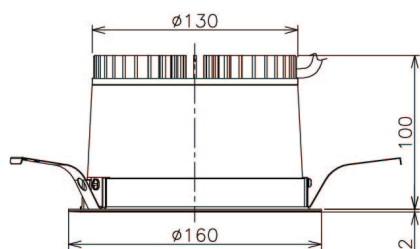

Item no. DD138-2020MW9027

Series Name: Cledy spark (Normal cone)
(DD138)

| | | |
|------------------|-----------------------------------|-------|
| Installation | Recessed mount | |
| Type | High-efficiency downlight Φ150 | Fixed |
| Fixture wattage | 20W | |
| Beam angle | 19deg | |
| Color Temp. | 2700K | |
| CRI | Ra>90 | |
| Luminous | 2114 lm | |
| Body | Die-cast aluminum alloy | |
| Body finish | N/A | |
| Trim finish | White | |
| Reflector finish | Mirror | |
| IP Rate | IP20 | |
| Light source | COB module | |
| Input Voltage | AC220~240V | |
| Dimming Type | Non-Dimmable | |
| Certificate | CE,CCC | |
| Cut Hole | 150 | |

| Height (Weight) | |
|-----------------|-------------|
| 48.5W | 130 (1.3kg) |
| 41.0W | 130 (1.3kg) |
| 28.0W | 130 (1.3kg) |
| 23.0W | 100 (1.0kg) |
| 20.0W | 100 (1.0kg) |