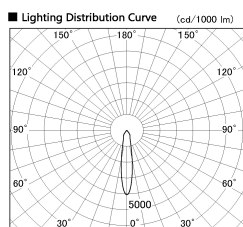

Item no. DD138-2020MW9027

Series Name: Cledy spark (Normal cone)
(DD138)

| | | |
|------------------|-----------------------------------|-------|
| Installation | Recessed mount | |
| Type | High-efficiency downlight Φ150 | Fixed |
| Fixture wattage | 20W | |
| Beam angle | 19deg | |
| Color Temp. | 2700K | |
| CRI | Ra>90 | |
| Luminous | 2114 lm | |
| Body | Die-cast aluminum alloy | |
| Body finish | N/A | |
| Trim finish | White | |
| Reflector finish | Mirror | |
| IP Rate | IP20 | |
| Light source | COB module | |
| Input Voltage | AC220~240V | |
| Dimming Type | Non-Dimmable | |
| Certificate | CE,CCC | |
| Cut Hole | 150 | |

| Height (Weight) | |
|-----------------|-------------|
| 48.5W | 130 (1.3kg) |
| 41.0W | 130 (1.3kg) |
| 28.0W | 130 (1.3kg) |
| 23.0W | 100 (1.0kg) |
| 20.0W | 100 (1.0kg) |