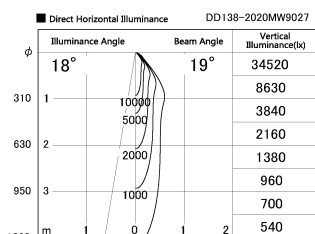

Item no. DD138-2020MW9027

Series Name: Cledy spark (Normal cone)
(DD138)

| | | |
|------------------|-----------------------------------|-------|
| Installation | Recessed mount | |
| Type | High-efficiency downlight Φ150 | Fixed |
| Fixture wattage | 20W | |
| Beam angle | 19deg | |
| Color Temp. | 2700K | |
| CRI | Ra>90 | |
| Luminous | 2114 lm | |
| Body | Die-cast aluminum alloy | |
| Body finish | N/A | |
| Trim finish | White | |
| Reflector finish | Mirror | |
| IP Rate | IP20 | |
| Light source | COB module | |
| Input Voltage | AC220~240V | |
| Dimming Type | Non-Dimmable | |
| Certificate | CE,CCC | |
| Cut Hole | 150 | |

| Height (Weight) | |
|-----------------|-------------|
| 48.5W | 130 (1.3kg) |
| 41.0W | 130 (1.3kg) |
| 28.0W | 130 (1.3kg) |
| 23.0W | 100 (1.0kg) |
| 20.0W | 100 (1.0kg) |