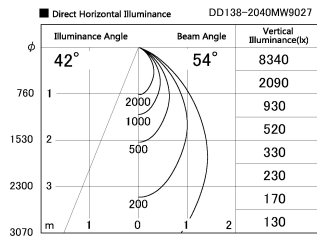

Item no. DD138-2040MW9027

Series Name: Cledy spark (Normal cone)  
(DD138)

Installation	Recessed mount	
Type	High-efficiency downlight $\Phi$ 150	Fixed
Fixture wattage	20W	
Beam angle	54deg	
Color Temp.	2700K	
CRI	Ra>90	
Luminous	1985 lm	
Body	Die-cast aluminum alloy	
Body finish	N/A	
Trim finish	White	
Reflector finish	Mirror	
IP Rate	IP20	
Light source	COB module	
Input Voltage	AC220~240V	
Dimming Type	Non-Dimmable	
Certificate	CE,CCC	
Cut Hole	150	

Height (Weight)	
48.5W	130 (1.3kg)
41.0W	130 (1.3kg)
28.0W	130 (1.3kg)
23.0W	100 (1.0kg)
20.0W	100 (1.0kg)