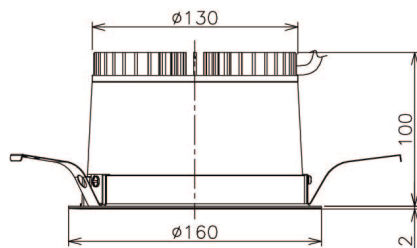

Item no. DD138-2040MW9027

Series Name: Cledy spark (Normal cone)  
(DD138)

Installation	Recessed mount	
Type	High-efficiency downlight $\Phi$ 150	Fixed
Fixture wattage	20W	
Beam angle	54deg	
Color Temp.	2700K	
CRI	Ra>90	
Luminous	1985 lm	
Body	Die-cast aluminum alloy	
Body finish	N/A	
Trim finish	White	
Reflector finish	Mirror	
IP Rate	IP20	
Light source	COB module	
Input Voltage	AC220~240V	
Dimming Type	Non-Dimmable	
Certificate	CE,CCC	
Cut Hole	150	

Height (Weight)	
48.5W	130 (1.3kg)
41.0W	130 (1.3kg)
28.0W	130 (1.3kg)
23.0W	100 (1.0kg)
20.0W	100 (1.0kg)