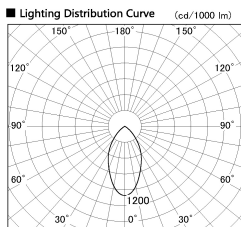

Item no. DD138-2040MW9027

Series Name: Cledy spark (Normal cone)  
(DD138)

Installation	Recessed mount	
Type	High-efficiency downlight $\Phi$ 150	Fixed
Fixture wattage	20W	
Beam angle	54deg	
Color Temp.	2700K	
CRI	Ra>90	
Luminous	1985 lm	
Body	Die-cast aluminum alloy	
Body finish	N/A	
Trim finish	White	
Reflector finish	Mirror	
IP Rate	IP20	
Light source	COB module	
Input Voltage	AC220~240V	
Dimming Type	Non-Dimmable	
Certificate	CE,CCC	
Cut Hole	150	

Height (Weight)	
48.5W	130 (1.3kg)
41.0W	130 (1.3kg)
28.0W	130 (1.3kg)
23.0W	100 (1.0kg)
20.0W	100 (1.0kg)