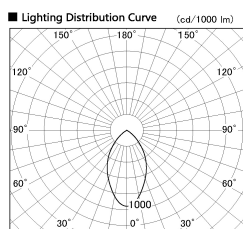

Item no. DD138-2060MW9027

Series Name: Cledy spark (Normal cone)  
(DD138)

Installation	Recessed mount	
Type	High-efficiency	Fixed
	downlight $\Phi$ 150	
Fixture wattage	20W	
Beam angle	58deg	
Color Temp.	2700K	
CRI	Ra>90	
Luminous	2088 lm	
Body	Die-cast aluminum alloy	
Body finish	N/A	
Trim finish	White	
Reflector finish	Mirror	
IP Rate	IP20	
Light source	COB module	
Input Voltage	AC220~240V	
Dimming Type	Non-Dimmable	
Certificate	CE,CCC	
Cut Hole	150	

Height (Weight)	
48.5W	130 (1.3kg)
41.0W	130 (1.3kg)
28.0W	130 (1.3kg)
23.0W	100 (1.0kg)
20.0W	100 (1.0kg)