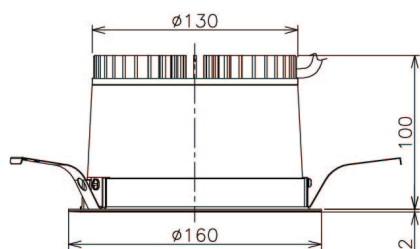

Item no. DD138-2060MW9027

Series Name: Cledy spark (Normal cone)  
(DD138)

Installation	Recessed mount	
Type	High-efficiency	Fixed
	downlight $\Phi$ 150	
Fixture wattage	20W	
Beam angle	58deg	
Color Temp.	2700K	
CRI	Ra>90	
Luminous	2088 lm	
Body	Die-cast aluminum alloy	
Body finish	N/A	
Trim finish	White	
Reflector finish	Mirror	
IP Rate	IP20	
Light source	COB module	
Input Voltage	AC220~240V	
Dimming Type	Non-Dimmable	
Certificate	CE,CCC	
Cut Hole	150	

Height (Weight)	
48.5W	130 (1.3kg)
41.0W	130 (1.3kg)
28.0W	130 (1.3kg)
23.0W	100 (1.0kg)
20.0W	100 (1.0kg)