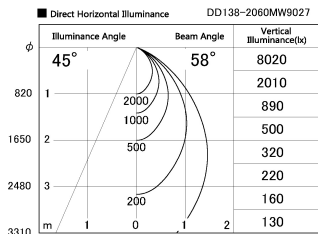

Item no. DD138-2060MW9027

Series Name: Cledy spark (Normal cone)  
(DD138)

Installation	Recessed mount	
Type	High-efficiency	Fixed
	downlight $\Phi$ 150	
Fixture wattage	20W	
Beam angle	58deg	
Color Temp.	2700K	
CRI	Ra>90	
Luminous	2088 lm	
Body	Die-cast aluminum alloy	
Body finish	N/A	
Trim finish	White	
Reflector finish	Mirror	
IP Rate	IP20	
Light source	COB module	
Input Voltage	AC220~240V	
Dimming Type	Non-Dimmable	
Certificate	CE,CCC	
Cut Hole	150	

Height (Weight)	
48.5W	130 (1.3kg)
41.0W	130 (1.3kg)
28.0W	130 (1.3kg)
23.0W	100 (1.0kg)
20.0W	100 (1.0kg)