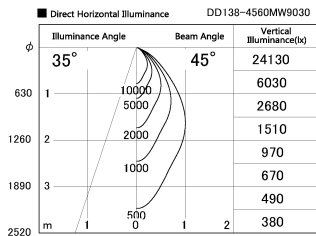

Item no. DD138-4560MW9030

Series Name: Cledy spark (Normal cone)  
(DD138)

Installation	Recessed mount	
Type	High-efficiency downlight $\Phi$ 150	Fixed
Fixture wattage	41W	
Beam angle	36deg	
Color Temp.	3000K	
CRI	Ra>90	
Luminous	5132 lm	
Body	Die-cast aluminum alloy	
Body finish	N/A	
Trim finish	White	
Reflector finish	Mirror	
IP Rate	IP20	
Light source	COB module	
Input Voltage	AC220~240V	
Dimming Type	Non-Dimmable	
Certificate	CE,CCC	
Cut Hole	150	

Height (Weight)	
48.5W	130 (1.3kg)
41.0W	130 (1.3kg)
28.0W	130 (1.3kg)
23.0W	100 (1.0kg)
20.0W	100 (1.0kg)