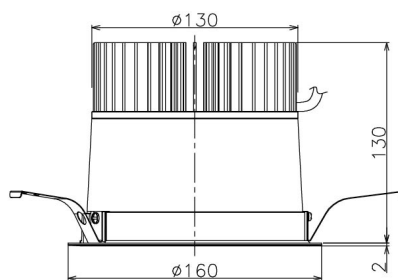

Item no. DD138-4560MW9030

Series Name: Cledy spark (Normal cone)  
(DD138)

Installation	Recessed mount	
Type	High-efficiency downlight $\Phi$ 150	Fixed
Fixture wattage	41W	
Beam angle	36deg	
Color Temp.	3000K	
CRI	Ra>90	
Luminous	5132 lm	
Body	Die-cast aluminum alloy	
Body finish	N/A	
Trim finish	White	
Reflector finish	Mirror	
IP Rate	IP20	
Light source	COB module	
Input Voltage	AC220~240V	
Dimming Type	Non-Dimmable	
Certificate	CE,CCC	
Cut Hole	150	

Height (Weight)	
48.5W	130 (1.3kg)
41.0W	130 (1.3kg)
28.0W	130 (1.3kg)
23.0W	100 (1.0kg)
20.0W	100 (1.0kg)