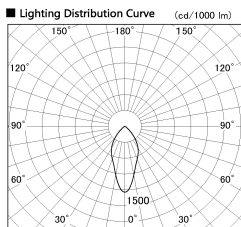

Item no. DD138-4560MW9030

Series Name: Cledy spark (Normal cone)  
(DD138)

Installation	Recessed mount	
Type	High-efficiency downlight $\Phi$ 150	Fixed
Fixture wattage	41W	
Beam angle	36deg	
Color Temp.	3000K	
CRI	Ra>90	
Luminous	5132 lm	
Body	Die-cast aluminum alloy	
Body finish	N/A	
Trim finish	White	
Reflector finish	Mirror	
IP Rate	IP20	
Light source	COB module	
Input Voltage	AC220~240V	
Dimming Type	Non-Dimmable	
Certificate	CE,CCC	
Cut Hole	150	

Height (Weight)	
48.5W	130 (1.3kg)
41.0W	130 (1.3kg)
28.0W	130 (1.3kg)
23.0W	100 (1.0kg)
20.0W	100 (1.0kg)