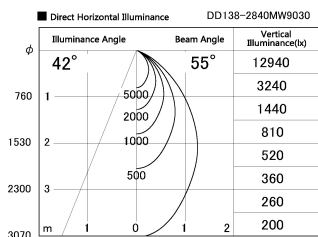

Item no. DD138-2840MW9030

Series Name: Cledy spark (Normal cone)
(DD138)

Height (Weight)	
48.5W	130 (1.3kg)
41.0W	130 (1.3kg)
28.0W	130 (1.3kg)
23.0W	100 (1.0kg)
20.0W	100 (1.0kg)

Installation	Recessed mount	
Type	High-efficiency	Fixed
	downlight Φ150	
Fixture wattage	28W	
Beam angle	55deg	
Color Temp.	3000K	
CRI	Ra>90	
Luminous	3100 lm	
Body	Die-cast aluminum alloy	
Body finish	N/A	
Trim finish	White	
Reflector finish	Mirror	
IP Rate	IP20	
Light source	COB module	
Input Voltage	AC220~240V	
Dimming Type	Non-Dimmable	
Certificate	CE,CCC	
Cut Hole	150	