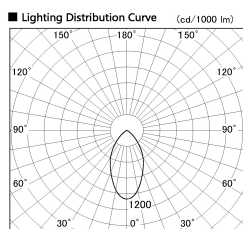

Item no. DD138-2840MW9030

Series Name: Cledy spark (Normal cone)
(DD138)

Height (Weight)	
48.5W	130 (1.3kg)
41.0W	130 (1.3kg)
28.0W	130 (1.3kg)
23.0W	100 (1.0kg)
20.0W	100 (1.0kg)

Installation	Recessed mount	
Type	High-efficiency	Fixed
	downlight Φ150	
Fixture wattage	28W	
Beam angle	55deg	
Color Temp.	3000K	
CRI	Ra>90	
Luminous	3100 lm	
Body	Die-cast aluminum alloy	
Body finish	N/A	
Trim finish	White	
Reflector finish	Mirror	
IP Rate	IP20	
Light source	COB module	
Input Voltage	AC220~240V	
Dimming Type	Non-Dimmable	
Certificate	CE,CCC	
Cut Hole	150	