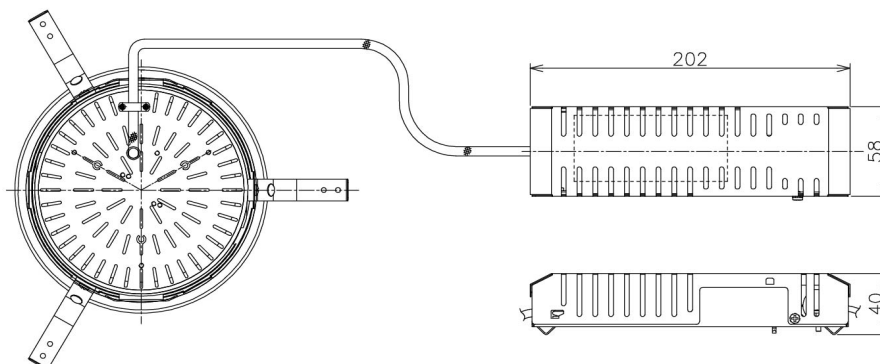

Item no. DD138-2840MW9030

Series Name: Cledy spark (Normal cone)
(DD138)

Height (Weight)	
48.5W	130 (1.3kg)
41.0W	130 (1.3kg)
28.0W	130 (1.3kg)
23.0W	100 (1.0kg)
20.0W	100 (1.0kg)

Installation	Recessed mount	
Type	High-efficiency	Fixed
	downlight Φ150	
Fixture wattage	28W	
Beam angle	55deg	
Color Temp.	3000K	
CRI	Ra>90	
Luminous	3100 lm	
Body	Die-cast aluminum alloy	
Body finish	N/A	
Trim finish	White	
Reflector finish	Mirror	
IP Rate	IP20	
Light source	COB module	
Input Voltage	AC220~240V	
Dimming Type	Non-Dimmable	
Certificate	CE,CCC	
Cut Hole	150	