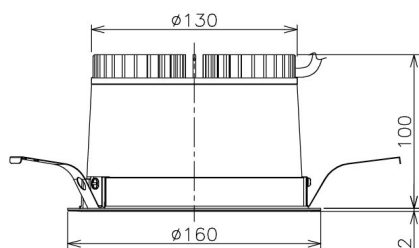

Item no. DD138-2840MW9030

Series Name: Cledy spark (Normal cone)
(DD138)

Height (Weight)	
48.5W	130 (1.3kg)
41.0W	130 (1.3kg)
28.0W	130 (1.3kg)
23.0W	100 (1.0kg)
20.0W	100 (1.0kg)

Installation	Recessed mount	
Type	High-efficiency	Fixed
	downlight Φ150	
Fixture wattage	28W	
Beam angle	55deg	
Color Temp.	3000K	
CRI	Ra>90	
Luminous	3100 lm	
Body	Die-cast aluminum alloy	
Body finish	N/A	
Trim finish	White	
Reflector finish	Mirror	
IP Rate	IP20	
Light source	COB module	
Input Voltage	AC220~240V	
Dimming Type	Non-Dimmable	
Certificate	CE,CCC	
Cut Hole	150	