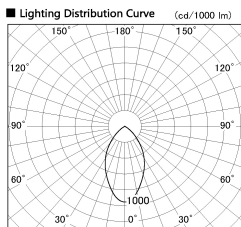

Item no. DD138-2860MW9030

Series Name: Cledy spark (Normal cone)
(DD138)

Height (Weight)	
48.5W	130 (1.3kg)
41.0W	130 (1.3kg)
28.0W	130 (1.3kg)
23.0W	100 (1.0kg)
20.0W	100 (1.0kg)

Installation	Recessed mount	
Type	High-efficiency	Fixed
	downlight Φ150	
Fixture wattage	28W	
Beam angle	59deg	
Color Temp.	3000K	
CRI	Ra>90	
Luminous	3274 lm	
Body	Die-cast aluminum alloy	
Body finish	N/A	
Trim finish	White	
Reflector finish	Mirror	
IP Rate	IP20	
Light source	COB module	
Input Voltage	AC220~240V	
Dimming Type	Non-Dimmable	
Certificate	CE,CCC	
Cut Hole	150	