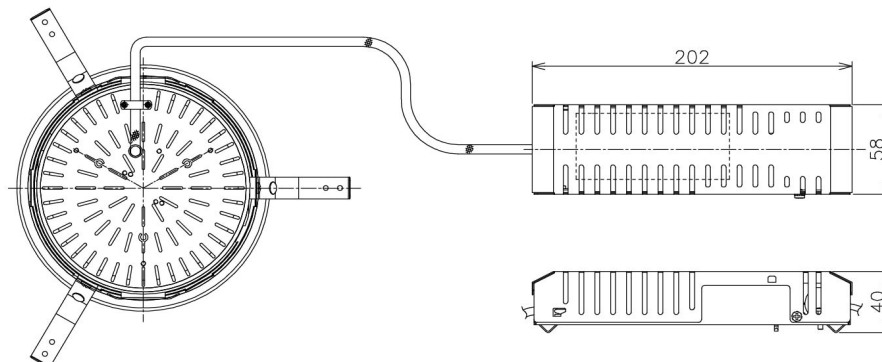

Item no. DD138-2860MW9030

Series Name: Cledy spark (Normal cone)
(DD138)

Height (Weight)	
48.5W	130 (1.3kg)
41.0W	130 (1.3kg)
28.0W	130 (1.3kg)
23.0W	100 (1.0kg)
20.0W	100 (1.0kg)

Installation	Recessed mount	
Type	High-efficiency	Fixed
	downlight Φ150	
Fixture wattage	28W	
Beam angle	59deg	
Color Temp.	3000K	
CRI	Ra>90	
Luminous	3274 lm	
Body	Die-cast aluminum alloy	
Body finish	N/A	
Trim finish	White	
Reflector finish	Mirror	
IP Rate	IP20	
Light source	COB module	
Input Voltage	AC220~240V	
Dimming Type	Non-Dimmable	
Certificate	CE,CCC	
Cut Hole	150	