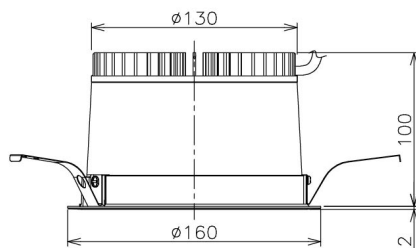

Item no. DD138-2860MW9030

Series Name: Cledy spark (Normal cone)
(DD138)

Height (Weight)	
48.5W	130 (1.3kg)
41.0W	130 (1.3kg)
28.0W	130 (1.3kg)
23.0W	100 (1.0kg)
20.0W	100 (1.0kg)

Installation	Recessed mount	
Type	High-efficiency	Fixed
	downlight Φ150	
Fixture wattage	28W	
Beam angle	59deg	
Color Temp.	3000K	
CRI	Ra>90	
Luminous	3274 lm	
Body	Die-cast aluminum alloy	
Body finish	N/A	
Trim finish	White	
Reflector finish	Mirror	
IP Rate	IP20	
Light source	COB module	
Input Voltage	AC220~240V	
Dimming Type	Non-Dimmable	
Certificate	CE,CCC	
Cut Hole	150	