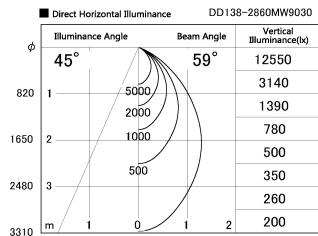

Item no. DD138-2860MW9030

Series Name: Cledy spark (Normal cone)
(DD138)

Height (Weight)	
48.5W	130 (1.3kg)
41.0W	130 (1.3kg)
28.0W	130 (1.3kg)
23.0W	100 (1.0kg)
20.0W	100 (1.0kg)

Installation	Recessed mount	
Type	High-efficiency	Fixed
	downlight Φ150	
Fixture wattage	28W	
Beam angle	59deg	
Color Temp.	3000K	
CRI	Ra>90	
Luminous	3274 lm	
Body	Die-cast aluminum alloy	
Body finish	N/A	
Trim finish	White	
Reflector finish	Mirror	
IP Rate	IP20	
Light source	COB module	
Input Voltage	AC220~240V	
Dimming Type	Non-Dimmable	
Certificate	CE,CCC	
Cut Hole	150	