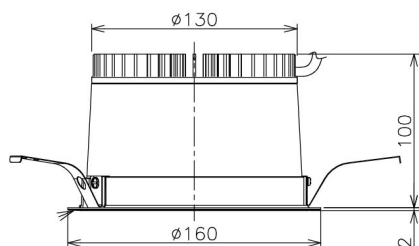

Item no. DD138-2540MW9030

Series Name: Cledy spark (Normal cone)
(DD138)

Installation	Recessed mount	
Type	High-efficiency	Fixed
	downlight Φ 150	
Fixture wattage	23W	
Beam angle	55deg	
Color Temp.	3000K	
CRI	Ra>90	
Luminous	2697 lm	
Body	Die-cast aluminum alloy	
Body finish	N/A	
Trim finish	White	
Reflector finish	Mirror	
IP Rate	IP20	
Light source	COB module	
Input Voltage	AC220~240V	
Dimming Type	Non-Dimmable	
Certificate	CE,CCC	
Cut Hole	150	

Height (Weight)	
48.5W	130 (1.3kg)
41.0W	130 (1.3kg)
28.0W	130 (1.3kg)
23.0W	100 (1.0kg)
20.0W	100 (1.0kg)