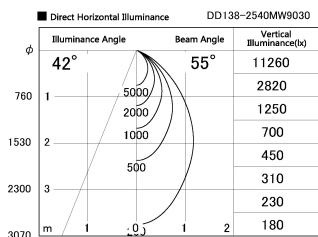

Item no. DD138-2540MW9030

Series Name: Cledy spark (Normal cone)
(DD138)

Installation	Recessed mount	
Type	High-efficiency	Fixed
	downlight Φ 150	
Fixture wattage	23W	
Beam angle	55deg	
Color Temp.	3000K	
CRI	Ra>90	
Luminous	2697 lm	
Body	Die-cast aluminum alloy	
Body finish	N/A	
Trim finish	White	
Reflector finish	Mirror	
IP Rate	IP20	
Light source	COB module	
Input Voltage	AC220~240V	
Dimming Type	Non-Dimmable	
Certificate	CE,CCC	
Cut Hole	150	

Height (Weight)	
48.5W	130 (1.3kg)
41.0W	130 (1.3kg)
28.0W	130 (1.3kg)
23.0W	100 (1.0kg)
20.0W	100 (1.0kg)