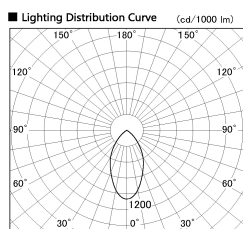

Item no. DD138-2540MW9030

Series Name: Cledy spark (Normal cone)
(DD138)

Installation	Recessed mount	
Type	High-efficiency	Fixed
	downlight Φ 150	
Fixture wattage	23W	
Beam angle	55deg	
Color Temp.	3000K	
CRI	Ra>90	
Luminous	2697 lm	
Body	Die-cast aluminum alloy	
Body finish	N/A	
Trim finish	White	
Reflector finish	Mirror	
IP Rate	IP20	
Light source	COB module	
Input Voltage	AC220~240V	
Dimming Type	Non-Dimmable	
Certificate	CE,CCC	
Cut Hole	150	

Height (Weight)	
48.5W	130 (1.3kg)
41.0W	130 (1.3kg)
28.0W	130 (1.3kg)
23.0W	100 (1.0kg)
20.0W	100 (1.0kg)