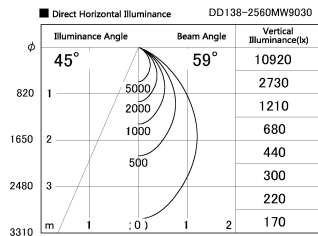

Item no. DD138-2560MW9030

Series Name: Cledy spark (Normal cone)
(DD138)

Installation	Recessed mount	
Type	High-efficiency	Fixed
	downlight Φ 150	
Fixture wattage	23W	
Beam angle	59deg	
Color Temp.	3000K	
CRI	Ra>90	
Luminous	2848 lm	
Body	Die-cast aluminum alloy	
Body finish	N/A	
Trim finish	White	
Reflector finish	Mirror	
IP Rate	IP20	
Light source	COB module	
Input Voltage	AC220~240V	
Dimming Type	Non-Dimmable	
Certificate	CE,CCC	
Cut Hole	150	

Height (Weight)	
48.5W	130 (1.3kg)
41.0W	130 (1.3kg)
28.0W	130 (1.3kg)
23.0W	100 (1.0kg)
20.0W	100 (1.0kg)