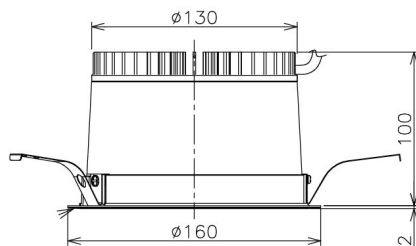

Item no. DD138-2560MW9030

Series Name: Cledy spark (Normal cone)
(DD138)

Installation	Recessed mount	
Type	High-efficiency	Fixed
	downlight Φ 150	
Fixture wattage	23W	
Beam angle	59deg	
Color Temp.	3000K	
CRI	Ra>90	
Luminous	2848 lm	
Body	Die-cast aluminum alloy	
Body finish	N/A	
Trim finish	White	
Reflector finish	Mirror	
IP Rate	IP20	
Light source	COB module	
Input Voltage	AC220~240V	
Dimming Type	Non-Dimmable	
Certificate	CE,CCC	
Cut Hole	150	

Height (Weight)	
48.5W	130 (1.3kg)
41.0W	130 (1.3kg)
28.0W	130 (1.3kg)
23.0W	100 (1.0kg)
20.0W	100 (1.0kg)