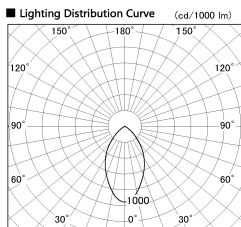

Item no. DD138-2560MW9030

Series Name: Cledy spark (Normal cone)
(DD138)

Installation	Recessed mount	
Type	High-efficiency	Fixed
	downlight Φ 150	
Fixture wattage	23W	
Beam angle	59deg	
Color Temp.	3000K	
CRI	Ra>90	
Luminous	2848 lm	
Body	Die-cast aluminum alloy	
Body finish	N/A	
Trim finish	White	
Reflector finish	Mirror	
IP Rate	IP20	
Light source	COB module	
Input Voltage	AC220~240V	
Dimming Type	Non-Dimmable	
Certificate	CE,CCC	
Cut Hole	150	

Height (Weight)	
48.5W	130 (1.3kg)
41.0W	130 (1.3kg)
28.0W	130 (1.3kg)
23.0W	100 (1.0kg)
20.0W	100 (1.0kg)