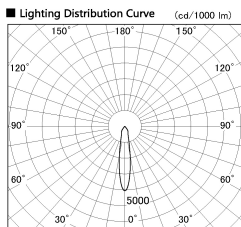

Item no. DD138-2020MW9030

Series Name: Cledy spark (Normal cone)
(DD138)

Installation	Recessed mount	
Type	High-efficiency downlight Φ150	Fixed
Fixture wattage	20W	
Beam angle	19deg	
Color Temp.	3000K	
CRI	Ra>90	
Luminous	2157 lm	
Body	Die-cast aluminum alloy	
Body finish	N/A	
Trim finish	White	
Reflector finish	Mirror	
IP Rate	IP20	
Light source	COB module	
Input Voltage	AC220~240V	
Dimming Type	Non-Dimmable	
Certificate	CE,CCC	
Cut Hole	150	

Height (Weight)	
48.5W	130 (1.3kg)
41.0W	130 (1.3kg)
28.0W	130 (1.3kg)
23.0W	100 (1.0kg)
20.0W	100 (1.0kg)