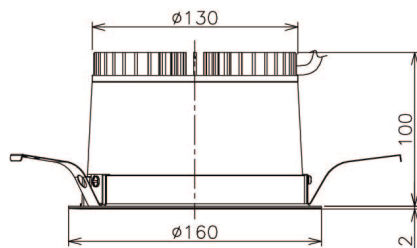

Item no. DD138-2020MW9030

Series Name: Cledy spark (Normal cone)
(DD138)

Installation	Recessed mount	
Type	High-efficiency downlight Φ150	Fixed
Fixture wattage	20W	
Beam angle	19deg	
Color Temp.	3000K	
CRI	Ra>90	
Luminous	2157 lm	
Body	Die-cast aluminum alloy	
Body finish	N/A	
Trim finish	White	
Reflector finish	Mirror	
IP Rate	IP20	
Light source	COB module	
Input Voltage	AC220~240V	
Dimming Type	Non-Dimmable	
Certificate	CE,CCC	
Cut Hole	150	

Height (Weight)	
48.5W	130 (1.3kg)
41.0W	130 (1.3kg)
28.0W	130 (1.3kg)
23.0W	100 (1.0kg)
20.0W	100 (1.0kg)