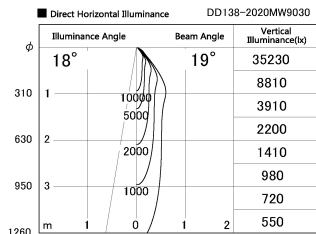

Item no. DD138-2020MW9030

Series Name: Cledy spark (Normal cone)
(DD138)

Installation	Recessed mount	
Type	High-efficiency downlight Φ150	Fixed
Fixture wattage	20W	
Beam angle	19deg	
Color Temp.	3000K	
CRI	Ra>90	
Luminous	2157 lm	
Body	Die-cast aluminum alloy	
Body finish	N/A	
Trim finish	White	
Reflector finish	Mirror	
IP Rate	IP20	
Light source	COB module	
Input Voltage	AC220~240V	
Dimming Type	Non-Dimmable	
Certificate	CE,CCC	
Cut Hole	150	

Height (Weight)	
48.5W	130 (1.3kg)
41.0W	130 (1.3kg)
28.0W	130 (1.3kg)
23.0W	100 (1.0kg)
20.0W	100 (1.0kg)