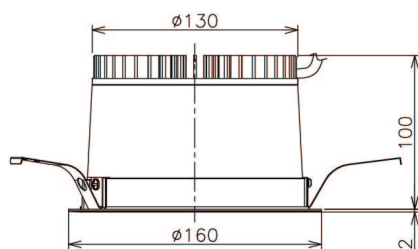

Item no. DD138-2040MW9030

Series Name: Cledy spark (Normal cone)
(DD138)

| | | |
|------------------|-------------------------|-------|
| Installation | Recessed mount | |
| Type | High-efficiency | Fixed |
| | downlight Φ 150 | |
| Fixture wattage | 20W | |
| Beam angle | 54deg | |
| Color Temp. | 3000K | |
| CRI | Ra>90 | |
| Luminous | 2026 lm | |
| Body | Die-cast aluminum alloy | |
| Body finish | N/A | |
| Trim finish | White | |
| Reflector finish | Mirror | |
| IP Rate | IP20 | |
| Light source | COB module | |
| Input Voltage | AC220~240V | |
| Dimming Type | Non-Dimmable | |
| Certificate | CE,CCC | |
| Cut Hole | 150 | |

| Height (Weight) | |
|-----------------|-------------|
| 48.5W | 130 (1.3kg) |
| 41.0W | 130 (1.3kg) |
| 28.0W | 130 (1.3kg) |
| 23.0W | 100 (1.0kg) |
| 20.0W | 100 (1.0kg) |