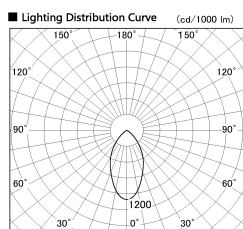

Item no. DD138-2040MW9030

Series Name: Cledy spark (Normal cone)
(DD138)

| | | |
|------------------|-------------------------|-------|
| Installation | Recessed mount | |
| Type | High-efficiency | Fixed |
| | downlight Φ 150 | |
| Fixture wattage | 20W | |
| Beam angle | 54deg | |
| Color Temp. | 3000K | |
| CRI | Ra>90 | |
| Luminous | 2026 lm | |
| Body | Die-cast aluminum alloy | |
| Body finish | N/A | |
| Trim finish | White | |
| Reflector finish | Mirror | |
| IP Rate | IP20 | |
| Light source | COB module | |
| Input Voltage | AC220~240V | |
| Dimming Type | Non-Dimmable | |
| Certificate | CE,CCC | |
| Cut Hole | 150 | |

| Height (Weight) | |
|-----------------|-------------|
| 48.5W | 130 (1.3kg) |
| 41.0W | 130 (1.3kg) |
| 28.0W | 130 (1.3kg) |
| 23.0W | 100 (1.0kg) |
| 20.0W | 100 (1.0kg) |