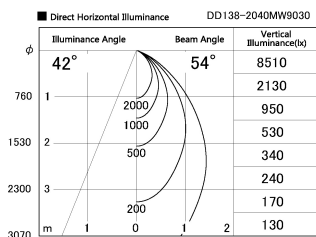

Item no. DD138-2040MW9030

Series Name: Cledy spark (Normal cone)
(DD138)

| | | |
|------------------|-------------------------|-------|
| Installation | Recessed mount | |
| Type | High-efficiency | Fixed |
| | downlight Φ 150 | |
| Fixture wattage | 20W | |
| Beam angle | 54deg | |
| Color Temp. | 3000K | |
| CRI | Ra>90 | |
| Luminous | 2026 lm | |
| Body | Die-cast aluminum alloy | |
| Body finish | N/A | |
| Trim finish | White | |
| Reflector finish | Mirror | |
| IP Rate | IP20 | |
| Light source | COB module | |
| Input Voltage | AC220~240V | |
| Dimming Type | Non-Dimmable | |
| Certificate | CE,CCC | |
| Cut Hole | 150 | |

| Height (Weight) | |
|-----------------|-------------|
| 48.5W | 130 (1.3kg) |
| 41.0W | 130 (1.3kg) |
| 28.0W | 130 (1.3kg) |
| 23.0W | 100 (1.0kg) |
| 20.0W | 100 (1.0kg) |