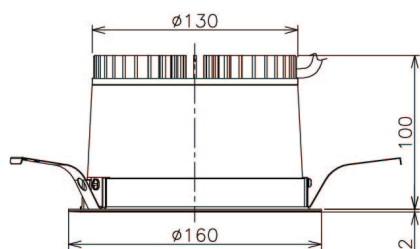

Item no. DD138-2060MW9030

Series Name: Cledy spark (Normal cone)
(DD138)

Installation	Recessed mount	
Type	High-efficiency downlight Φ 150	Fixed
Fixture wattage	20W	
Beam angle	58deg	
Color Temp.	3000K	
CRI	Ra>90	
Luminous	2131 lm	
Body	Die-cast aluminum alloy	
Body finish	N/A	
Trim finish	White	
Reflector finish	Mirror	
IP Rate	IP20	
Light source	COB module	
Input Voltage	AC220~240V	
Dimming Type	Non-Dimmable	
Certificate	CE,CCC	
Cut Hole	150	

Height (Weight)	
48.5W	130 (1.3kg)
41.0W	130 (1.3kg)
28.0W	130 (1.3kg)
23.0W	100 (1.0kg)
20.0W	100 (1.0kg)