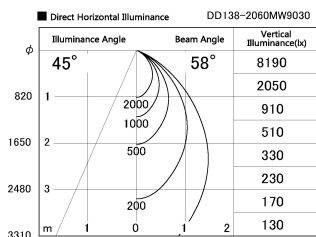

Item no. DD138-2060MW9030

Series Name: Cledy spark (Normal cone)
(DD138)

Installation	Recessed mount	
Type	High-efficiency downlight Φ 150	Fixed
Fixture wattage	20W	
Beam angle	58deg	
Color Temp.	3000K	
CRI	Ra>90	
Luminous	2131 lm	
Body	Die-cast aluminum alloy	
Body finish	N/A	
Trim finish	White	
Reflector finish	Mirror	
IP Rate	IP20	
Light source	COB module	
Input Voltage	AC220~240V	
Dimming Type	Non-Dimmable	
Certificate	CE,CCC	
Cut Hole	150	

Height (Weight)	
48.5W	130 (1.3kg)
41.0W	130 (1.3kg)
28.0W	130 (1.3kg)
23.0W	100 (1.0kg)
20.0W	100 (1.0kg)