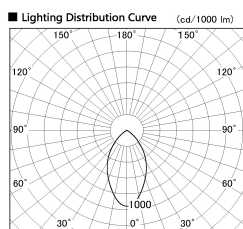

Item no. DD138-2060MW9030

Series Name: Cledy spark (Normal cone)
(DD138)

Installation	Recessed mount	
Type	High-efficiency downlight Φ 150	Fixed
Fixture wattage	20W	
Beam angle	58deg	
Color Temp.	3000K	
CRI	Ra>90	
Luminous	2131 lm	
Body	Die-cast aluminum alloy	
Body finish	N/A	
Trim finish	White	
Reflector finish	Mirror	
IP Rate	IP20	
Light source	COB module	
Input Voltage	AC220~240V	
Dimming Type	Non-Dimmable	
Certificate	CE,CCC	
Cut Hole	150	

Height (Weight)	
48.5W	130 (1.3kg)
41.0W	130 (1.3kg)
28.0W	130 (1.3kg)
23.0W	100 (1.0kg)
20.0W	100 (1.0kg)