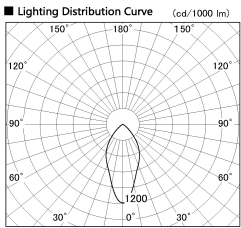

Item no. DD138-5060MW9035

Series Name: Cledy spark (Normal cone)  
(DD138)

Installation	Recessed mount	
Type	High-efficiency	Fixed
	downlight $\Phi$ 150	
Fixture wattage	48.5W	
Beam angle	40deg	
Color Temp.	3500K	
CRI	Ra>90	
Luminous	6814 lm	
Body	Die-cast aluminum alloy	
Body finish	N/A	
Trim finish	White	
Reflector finish	Mirror	
IP Rate	IP20	
Light source	COB module	
Input Voltage	AC220~240V	
Dimming Type	Non-Dimmable	
Certificate	CE,CCC	
Cut Hole	150	

Height (Weight)	
48.5W	130 (1.3kg)
41.0W	130 (1.3kg)
28.0W	130 (1.3kg)
23.0W	100 (1.0kg)
20.0W	100 (1.0kg)