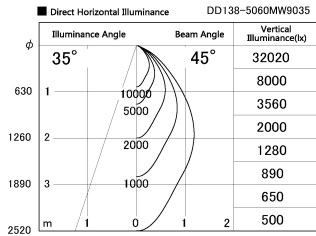

Item no. DD138-5060MW9035

Series Name: Cledy spark (Normal cone)  
(DD138)

Installation	Recessed mount	
Type	High-efficiency	Fixed
	downlight $\Phi$ 150	
Fixture wattage	48.5W	
Beam angle	40deg	
Color Temp.	3500K	
CRI	Ra>90	
Luminous	6814 lm	
Body	Die-cast aluminum alloy	
Body finish	N/A	
Trim finish	White	
Reflector finish	Mirror	
IP Rate	IP20	
Light source	COB module	
Input Voltage	AC220~240V	
Dimming Type	Non-Dimmable	
Certificate	CE,CCC	
Cut Hole	150	

Height (Weight)	
48.5W	130 (1.3kg)
41.0W	130 (1.3kg)
28.0W	130 (1.3kg)
23.0W	100 (1.0kg)
20.0W	100 (1.0kg)