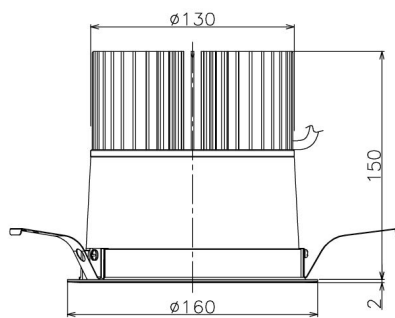

Item no. DD138-5060MW9035

Series Name: Cledy spark (Normal cone)  
(DD138)

Installation	Recessed mount	
Type	High-efficiency	Fixed
	downlight $\Phi$ 150	
Fixture wattage	48.5W	
Beam angle	40deg	
Color Temp.	3500K	
CRI	Ra>90	
Luminous	6814 lm	
Body	Die-cast aluminum alloy	
Body finish	N/A	
Trim finish	White	
Reflector finish	Mirror	
IP Rate	IP20	
Light source	COB module	
Input Voltage	AC220~240V	
Dimming Type	Non-Dimmable	
Certificate	CE,CCC	
Cut Hole	150	

Height (Weight)	
48.5W	130 (1.3kg)
41.0W	130 (1.3kg)
28.0W	130 (1.3kg)
23.0W	100 (1.0kg)
20.0W	100 (1.0kg)