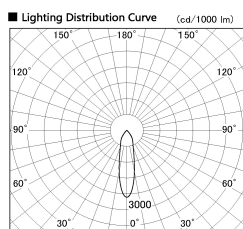

Item no. DD138-4520MW9035

Series Name: Cledy spark (Normal cone)  
(DD138)

Installation	Recessed mount	
Type	High-efficiency	Fixed
	downlight Φ150	
Fixture wattage	41W	
Beam angle	25deg	
Color Temp.	3500K	
CRI	Ra>90	
Luminous	4740 lm	
Body	Die-cast aluminum alloy	
Body finish	N/A	
Trim finish	White	
Reflector finish	Mirror	
IP Rate	IP20	
Light source	COB module	
Input Voltage	AC220~240V	
Dimming Type	Non-Dimmable	
Certificate	CE,CCC	
Cut Hole	150	

Height (Weight)	
48.5W	130 (1.3kg)
41.0W	130 (1.3kg)
28.0W	130 (1.3kg)
23.0W	100 (1.0kg)
20.0W	100 (1.0kg)