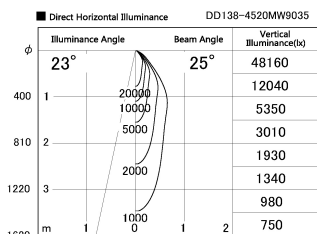

Item no. DD138-4520MW9035

Series Name: Cledy spark (Normal cone)  
(DD138)

Installation	Recessed mount	
Type	High-efficiency	Fixed
	downlight Φ150	
Fixture wattage	41W	
Beam angle	25deg	
Color Temp.	3500K	
CRI	Ra>90	
Luminous	4740 lm	
Body	Die-cast aluminum alloy	
Body finish	N/A	
Trim finish	White	
Reflector finish	Mirror	
IP Rate	IP20	
Light source	COB module	
Input Voltage	AC220~240V	
Dimming Type	Non-Dimmable	
Certificate	CE,CCC	
Cut Hole	150	

Height (Weight)	
48.5W	130 (1.3kg)
41.0W	130 (1.3kg)
28.0W	130 (1.3kg)
23.0W	100 (1.0kg)
20.0W	100 (1.0kg)