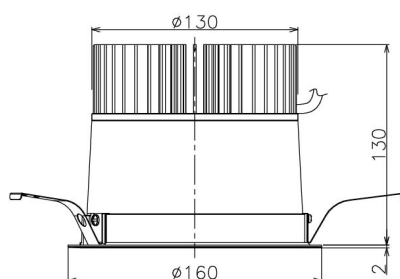

Item no. DD138-4520MW9035

Series Name: Cledy spark (Normal cone)  
(DD138)

Installation	Recessed mount	
Type	High-efficiency	Fixed
	downlight Φ150	
Fixture wattage	41W	
Beam angle	25deg	
Color Temp.	3500K	
CRI	Ra>90	
Luminous	4740 lm	
Body	Die-cast aluminum alloy	
Body finish	N/A	
Trim finish	White	
Reflector finish	Mirror	
IP Rate	IP20	
Light source	COB module	
Input Voltage	AC220~240V	
Dimming Type	Non-Dimmable	
Certificate	CE,CCC	
Cut Hole	150	

Height (Weight)	
48.5W	130 (1.3kg)
41.0W	130 (1.3kg)
28.0W	130 (1.3kg)
23.0W	100 (1.0kg)
20.0W	100 (1.0kg)