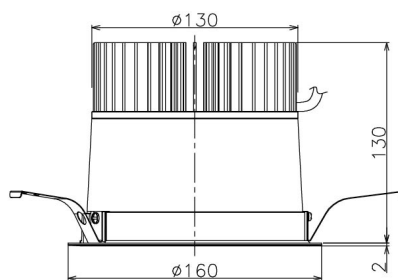

Item no. DD138-4540MW9035

Series Name: Cledy spark (Normal cone)
(DD138)

Installation	Recessed mount	
Type	High-efficiency	Fixed
	downlight Φ150	
Fixture wattage	41W	
Beam angle	28deg	
Color Temp.	3500K	
CRI	Ra>90	
Luminous	4730 lm	
Body	Die-cast aluminum alloy	
Body finish	N/A	
Trim finish	White	
Reflector finish	Mirror	
IP Rate	IP20	
Light source	COB module	
Input Voltage	AC220~240V	
Dimming Type	Non-Dimmable	
Certificate	CE,CCC	
Cut Hole	150	

Height (Weight)	
48.5W	130 (1.3kg)
41.0W	130 (1.3kg)
28.0W	130 (1.3kg)
23.0W	100 (1.0kg)
20.0W	100 (1.0kg)