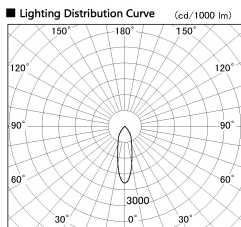

Item no. DD138-4540MW9035

Series Name: Cledy spark (Normal cone)
(DD138)

Installation	Recessed mount	
Type	High-efficiency	Fixed
	downlight Φ150	
Fixture wattage	41W	
Beam angle	28deg	
Color Temp.	3500K	
CRI	Ra>90	
Luminous	4730 lm	
Body	Die-cast aluminum alloy	
Body finish	N/A	
Trim finish	White	
Reflector finish	Mirror	
IP Rate	IP20	
Light source	COB module	
Input Voltage	AC220~240V	
Dimming Type	Non-Dimmable	
Certificate	CE,CCC	
Cut Hole	150	

Height (Weight)	
48.5W	130 (1.3kg)
41.0W	130 (1.3kg)
28.0W	130 (1.3kg)
23.0W	100 (1.0kg)
20.0W	100 (1.0kg)