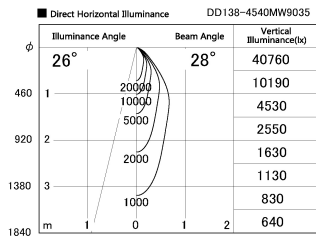

Item no. DD138-4540MW9035

Series Name: Cledy spark (Normal cone)
(DD138)

Installation	Recessed mount	
Type	High-efficiency	Fixed
	downlight Φ150	
Fixture wattage	41W	
Beam angle	28deg	
Color Temp.	3500K	
CRI	Ra>90	
Luminous	4730 lm	
Body	Die-cast aluminum alloy	
Body finish	N/A	
Trim finish	White	
Reflector finish	Mirror	
IP Rate	IP20	
Light source	COB module	
Input Voltage	AC220~240V	
Dimming Type	Non-Dimmable	
Certificate	CE,CCC	
Cut Hole	150	

Height (Weight)	
48.5W	130 (1.3kg)
41.0W	130 (1.3kg)
28.0W	130 (1.3kg)
23.0W	100 (1.0kg)
20.0W	100 (1.0kg)