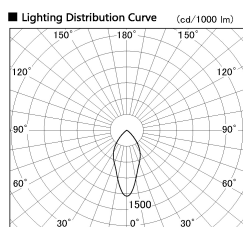

Item no. DD138-4560MW9035

Series Name: Cledy spark (Normal cone)
(DD138)

Installation	Recessed mount	
Type	High-efficiency	Fixed
	downlight Φ 150	
Fixture wattage	41W	
Beam angle	36deg	
Color Temp.	3500K	
CRI	Ra>90	
Luminous	5081 lm	
Body	Die-cast aluminum alloy	
Body finish	N/A	
Trim finish	White	
Reflector finish	Mirror	
IP Rate	IP20	
Light source	COB module	
Input Voltage	AC220~240V	
Dimming Type	Non-Dimmable	
Certificate	CE,CCC	
Cut Hole	150	

Height (Weight)	
48.5W	130 (1.3kg)
41.0W	130 (1.3kg)
28.0W	130 (1.3kg)
23.0W	100 (1.0kg)
20.0W	100 (1.0kg)