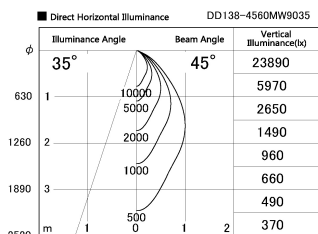

Item no. DD138-4560MW9035

Series Name: Cledy spark (Normal cone)
(DD138)

Installation	Recessed mount	
Type	High-efficiency	Fixed
	downlight Φ 150	
Fixture wattage	41W	
Beam angle	36deg	
Color Temp.	3500K	
CRI	Ra>90	
Luminous	5081 lm	
Body	Die-cast aluminum alloy	
Body finish	N/A	
Trim finish	White	
Reflector finish	Mirror	
IP Rate	IP20	
Light source	COB module	
Input Voltage	AC220~240V	
Dimming Type	Non-Dimmable	
Certificate	CE,CCC	
Cut Hole	150	

Height (Weight)	
48.5W	130 (1.3kg)
41.0W	130 (1.3kg)
28.0W	130 (1.3kg)
23.0W	100 (1.0kg)
20.0W	100 (1.0kg)