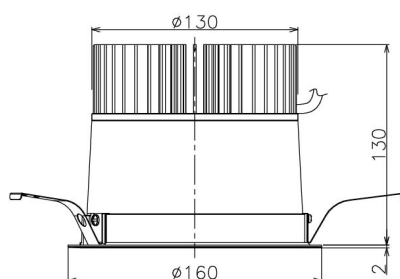

Item no. DD138-4560MW9035

Series Name: Cledy spark (Normal cone)
(DD138)

Installation	Recessed mount	
Type	High-efficiency	Fixed
	downlight Φ 150	
Fixture wattage	41W	
Beam angle	36deg	
Color Temp.	3500K	
CRI	Ra>90	
Luminous	5081 lm	
Body	Die-cast aluminum alloy	
Body finish	N/A	
Trim finish	White	
Reflector finish	Mirror	
IP Rate	IP20	
Light source	COB module	
Input Voltage	AC220~240V	
Dimming Type	Non-Dimmable	
Certificate	CE,CCC	
Cut Hole	150	

Height (Weight)	
48.5W	130 (1.3kg)
41.0W	130 (1.3kg)
28.0W	130 (1.3kg)
23.0W	100 (1.0kg)
20.0W	100 (1.0kg)