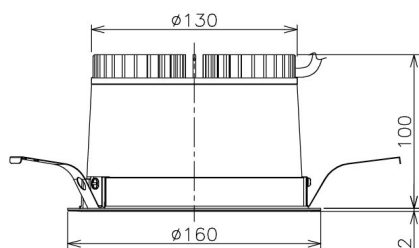

Item no. DD138-2840MW9035

Series Name: Cledy spark (Normal cone)
(DD138)

Installation	Recessed mount	
Type	High-efficiency downlight Φ150	Fixed
Fixture wattage	28W	
Beam angle	55deg	
Color Temp.	3500K	
CRI	Ra>90	
Luminous	3069 lm	
Body	Die-cast aluminum alloy	
Body finish	N/A	
Trim finish	White	
Reflector finish	Mirror	
IP Rate	IP20	
Light source	COB module	
Input Voltage	AC220~240V	
Dimming Type	Non-Dimmable	
Certificate	CE,CCC	
Cut Hole	150	

Height (Weight)	
48.5W	130 (1.3kg)
41.0W	130 (1.3kg)
28.0W	130 (1.3kg)
23.0W	100 (1.0kg)
20.0W	100 (1.0kg)