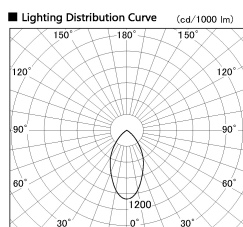

Item no. DD138-2840MW9035

Series Name: Cledy spark (Normal cone)
(DD138)

Installation	Recessed mount	
Type	High-efficiency downlight Φ150	Fixed
Fixture wattage	28W	
Beam angle	55deg	
Color Temp.	3500K	
CRI	Ra>90	
Luminous	3069 lm	
Body	Die-cast aluminum alloy	
Body finish	N/A	
Trim finish	White	
Reflector finish	Mirror	
IP Rate	IP20	
Light source	COB module	
Input Voltage	AC220~240V	
Dimming Type	Non-Dimmable	
Certificate	CE,CCC	
Cut Hole	150	

Height (Weight)	
48.5W	130 (1.3kg)
41.0W	130 (1.3kg)
28.0W	130 (1.3kg)
23.0W	100 (1.0kg)
20.0W	100 (1.0kg)