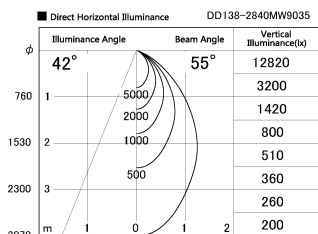

Item no. DD138-2840MW9035

Series Name: Cledy spark (Normal cone)
(DD138)

Installation	Recessed mount	
Type	High-efficiency downlight Φ150	Fixed
Fixture wattage	28W	
Beam angle	55deg	
Color Temp.	3500K	
CRI	Ra>90	
Luminous	3069 lm	
Body	Die-cast aluminum alloy	
Body finish	N/A	
Trim finish	White	
Reflector finish	Mirror	
IP Rate	IP20	
Light source	COB module	
Input Voltage	AC220~240V	
Dimming Type	Non-Dimmable	
Certificate	CE,CCC	
Cut Hole	150	

Height (Weight)	
48.5W	130 (1.3kg)
41.0W	130 (1.3kg)
28.0W	130 (1.3kg)
23.0W	100 (1.0kg)
20.0W	100 (1.0kg)