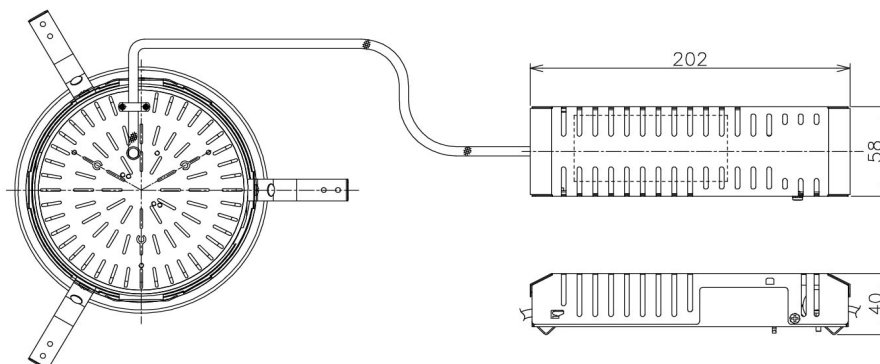

Item no. DD138-2840MW9035

Series Name: Cledy spark (Normal cone)
(DD138)

Installation	Recessed mount	
Type	High-efficiency downlight Φ150	Fixed
Fixture wattage	28W	
Beam angle	55deg	
Color Temp.	3500K	
CRI	Ra>90	
Luminous	3069 lm	
Body	Die-cast aluminum alloy	
Body finish	N/A	
Trim finish	White	
Reflector finish	Mirror	
IP Rate	IP20	
Light source	COB module	
Input Voltage	AC220~240V	
Dimming Type	Non-Dimmable	
Certificate	CE,CCC	
Cut Hole	150	

Height (Weight)	
48.5W	130 (1.3kg)
41.0W	130 (1.3kg)
28.0W	130 (1.3kg)
23.0W	100 (1.0kg)
20.0W	100 (1.0kg)