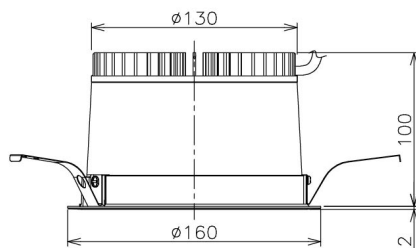

Item no. DD138-2860MW9035

Series Name: Cledy spark (Normal cone)  
(DD138)

Height (Weight)	
48.5W	130 (1.3kg)
41.0W	130 (1.3kg)
28.0W	130 (1.3kg)
23.0W	100 (1.0kg)
20.0W	100 (1.0kg)

Installation	Recessed mount	
Type	High-efficiency	Fixed
	downlight Φ150	
Fixture wattage	28W	
Beam angle	59deg	
Color Temp.	3500K	
CRI	Ra>90	
Luminous	3241 lm	
Body	Die-cast aluminum alloy	
Body finish	N/A	
Trim finish	White	
Reflector finish	Mirror	
IP Rate	IP20	
Light source	COB module	
Input Voltage	AC220~240V	
Dimming Type	Non-Dimmable	
Certificate	CE,CCC	
Cut Hole	150	