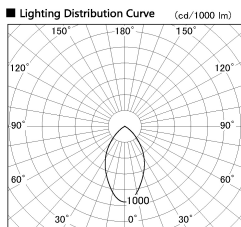

Item no. DD138-2860MW9035

Series Name: Cledy spark (Normal cone)  
(DD138)

Height (Weight)	
48.5W	130 (1.3kg)
41.0W	130 (1.3kg)
28.0W	130 (1.3kg)
23.0W	100 (1.0kg)
20.0W	100 (1.0kg)

Installation	Recessed mount	
Type	High-efficiency	Fixed
	downlight Φ150	
Fixture wattage	28W	
Beam angle	59deg	
Color Temp.	3500K	
CRI	Ra>90	
Luminous	3241 lm	
Body	Die-cast aluminum alloy	
Body finish	N/A	
Trim finish	White	
Reflector finish	Mirror	
IP Rate	IP20	
Light source	COB module	
Input Voltage	AC220~240V	
Dimming Type	Non-Dimmable	
Certificate	CE,CCC	
Cut Hole	150	