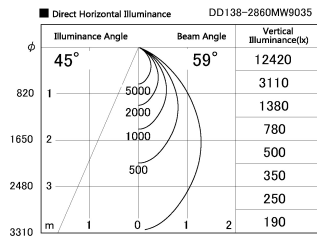

Item no. DD138-2860MW9035

Series Name: Cledy spark (Normal cone)  
(DD138)

Height (Weight)	
48.5W	130 (1.3kg)
41.0W	130 (1.3kg)
28.0W	130 (1.3kg)
23.0W	100 (1.0kg)
20.0W	100 (1.0kg)

Installation	Recessed mount	
Type	High-efficiency	Fixed
	downlight Φ150	
Fixture wattage	28W	
Beam angle	59deg	
Color Temp.	3500K	
CRI	Ra>90	
Luminous	3241 lm	
Body	Die-cast aluminum alloy	
Body finish	N/A	
Trim finish	White	
Reflector finish	Mirror	
IP Rate	IP20	
Light source	COB module	
Input Voltage	AC220~240V	
Dimming Type	Non-Dimmable	
Certificate	CE,CCC	
Cut Hole	150	