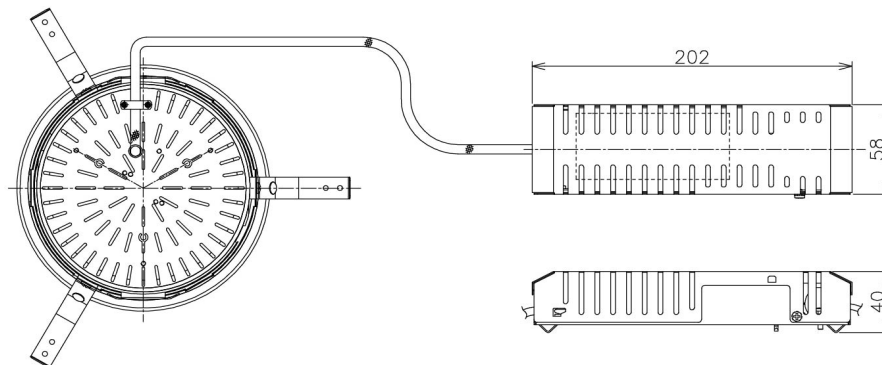

Item no. DD138-2860MW9035

Series Name: Cledy spark (Normal cone)  
(DD138)

Height (Weight)	
48.5W	130 (1.3kg)
41.0W	130 (1.3kg)
28.0W	130 (1.3kg)
23.0W	100 (1.0kg)
20.0W	100 (1.0kg)

Installation	Recessed mount	
Type	High-efficiency	Fixed
	downlight Φ150	
Fixture wattage	28W	
Beam angle	59deg	
Color Temp.	3500K	
CRI	Ra>90	
Luminous	3241 lm	
Body	Die-cast aluminum alloy	
Body finish	N/A	
Trim finish	White	
Reflector finish	Mirror	
IP Rate	IP20	
Light source	COB module	
Input Voltage	AC220~240V	
Dimming Type	Non-Dimmable	
Certificate	CE,CCC	
Cut Hole	150	