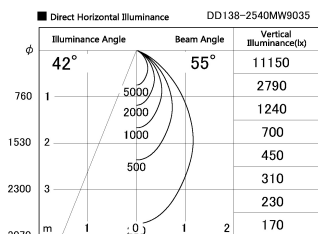

Item no. DD138-2540MW9035

Series Name: Cledy spark (Normal cone)
(DD138)

Installation	Recessed mount	
Type	High-efficiency	Fixed
	downlight Φ 150	
Fixture wattage	23W	
Beam angle	55deg	
Color Temp.	3500K	
CRI	Ra>90	
Luminous	2670 lm	
Body	Die-cast aluminum alloy	
Body finish	N/A	
Trim finish	White	
Reflector finish	Mirror	
IP Rate	IP20	
Light source	COB module	
Input Voltage	AC220~240V	
Dimming Type	Non-Dimmable	
Certificate	CE,CCC	
Cut Hole	150	

Height (Weight)	
48.5W	130 (1.3kg)
41.0W	130 (1.3kg)
28.0W	130 (1.3kg)
23.0W	100 (1.0kg)
20.0W	100 (1.0kg)