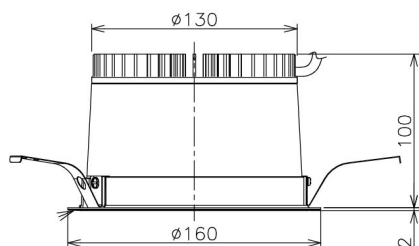

Item no. DD138-2540MW9035

Series Name: Cledy spark (Normal cone)
(DD138)

Installation	Recessed mount	
Type	High-efficiency	Fixed
	downlight Φ 150	
Fixture wattage	23W	
Beam angle	55deg	
Color Temp.	3500K	
CRI	Ra>90	
Luminous	2670 lm	
Body	Die-cast aluminum alloy	
Body finish	N/A	
Trim finish	White	
Reflector finish	Mirror	
IP Rate	IP20	
Light source	COB module	
Input Voltage	AC220~240V	
Dimming Type	Non-Dimmable	
Certificate	CE,CCC	
Cut Hole	150	

Height (Weight)	
48.5W	130 (1.3kg)
41.0W	130 (1.3kg)
28.0W	130 (1.3kg)
23.0W	100 (1.0kg)
20.0W	100 (1.0kg)