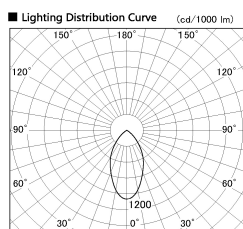

Item no. DD138-2540MW9035

Series Name: Cledy spark (Normal cone)
(DD138)

Installation	Recessed mount	
Type	High-efficiency	Fixed
	downlight Φ 150	
Fixture wattage	23W	
Beam angle	55deg	
Color Temp.	3500K	
CRI	Ra>90	
Luminous	2670 lm	
Body	Die-cast aluminum alloy	
Body finish	N/A	
Trim finish	White	
Reflector finish	Mirror	
IP Rate	IP20	
Light source	COB module	
Input Voltage	AC220~240V	
Dimming Type	Non-Dimmable	
Certificate	CE,CCC	
Cut Hole	150	

Height (Weight)	
48.5W	130 (1.3kg)
41.0W	130 (1.3kg)
28.0W	130 (1.3kg)
23.0W	100 (1.0kg)
20.0W	100 (1.0kg)