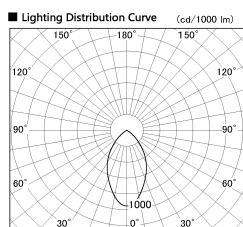

Item no. DD138-2560MW9035

Series Name: Cledy spark (Normal cone)  
(DD138)

Installation	Recessed mount	
Type	High-efficiency	Fixed
	downlight $\Phi$ 150	
Fixture wattage	23W	
Beam angle	59deg	
Color Temp.	3500K	
CRI	Ra>90	
Luminous	2820 lm	
Body	Die-cast aluminum alloy	
Body finish	N/A	
Trim finish	White	
Reflector finish	Mirror	
IP Rate	IP20	
Light source	COB module	
Input Voltage	AC220~240V	
Dimming Type	Non-Dimmable	
Certificate	CE,CCC	
Cut Hole	150	

Height (Weight)	
48.5W	130 (1.3kg)
41.0W	130 (1.3kg)
28.0W	130 (1.3kg)
23.0W	100 (1.0kg)
20.0W	100 (1.0kg)