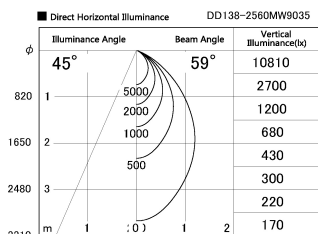

Item no. DD138-2560MW9035

Series Name: Cledy spark (Normal cone)  
(DD138)

Installation	Recessed mount	
Type	High-efficiency	Fixed
	downlight $\Phi$ 150	
Fixture wattage	23W	
Beam angle	59deg	
Color Temp.	3500K	
CRI	Ra>90	
Luminous	2820 lm	
Body	Die-cast aluminum alloy	
Body finish	N/A	
Trim finish	White	
Reflector finish	Mirror	
IP Rate	IP20	
Light source	COB module	
Input Voltage	AC220~240V	
Dimming Type	Non-Dimmable	
Certificate	CE,CCC	
Cut Hole	150	

Height (Weight)	
48.5W	130 (1.3kg)
41.0W	130 (1.3kg)
28.0W	130 (1.3kg)
23.0W	100 (1.0kg)
20.0W	100 (1.0kg)