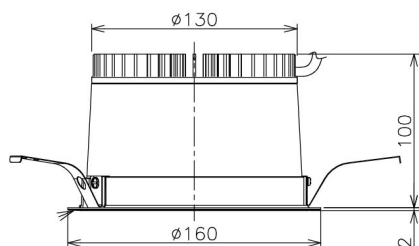

Item no. DD138-2560MW9035

Series Name: Cledy spark (Normal cone)  
(DD138)

Installation	Recessed mount	
Type	High-efficiency	Fixed
	downlight $\Phi$ 150	
Fixture wattage	23W	
Beam angle	59deg	
Color Temp.	3500K	
CRI	Ra>90	
Luminous	2820 lm	
Body	Die-cast aluminum alloy	
Body finish	N/A	
Trim finish	White	
Reflector finish	Mirror	
IP Rate	IP20	
Light source	COB module	
Input Voltage	AC220~240V	
Dimming Type	Non-Dimmable	
Certificate	CE,CCC	
Cut Hole	150	

Height (Weight)	
48.5W	130 (1.3kg)
41.0W	130 (1.3kg)
28.0W	130 (1.3kg)
23.0W	100 (1.0kg)
20.0W	100 (1.0kg)