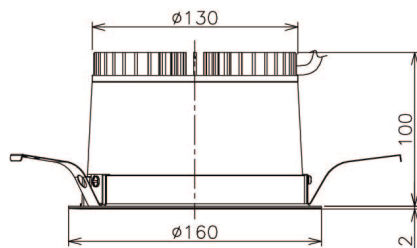

Item no. DD138-2020MW9035

Series Name: Cledy spark (Normal cone)  
(DD138)

Installation	Recessed mount	
Type	High-efficiency downlight $\Phi 150$	Fixed
Fixture wattage	20W	
Beam angle	19deg	
Color Temp.	3500K	
CRI	Ra>90	
Luminous	2135 lm	
Body	Die-cast aluminum alloy	
Body finish	N/A	
Trim finish	White	
Reflector finish	Mirror	
IP Rate	IP20	
Light source	COB module	
Input Voltage	AC220~240V	
Dimming Type	Non-Dimmable	
Certificate	CE,CCC	
Cut Hole	150	

Height (Weight)	
48.5W	130 (1.3kg)
41.0W	130 (1.3kg)
28.0W	130 (1.3kg)
23.0W	100 (1.0kg)
20.0W	100 (1.0kg)