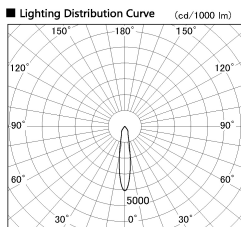

Item no. DD138-2020MW9035

Series Name: Cledy spark (Normal cone)  
(DD138)

Installation	Recessed mount	
Type	High-efficiency downlight $\Phi 150$	Fixed
Fixture wattage	20W	
Beam angle	19deg	
Color Temp.	3500K	
CRI	Ra>90	
Luminous	2135 lm	
Body	Die-cast aluminum alloy	
Body finish	N/A	
Trim finish	White	
Reflector finish	Mirror	
IP Rate	IP20	
Light source	COB module	
Input Voltage	AC220~240V	
Dimming Type	Non-Dimmable	
Certificate	CE,CCC	
Cut Hole	150	

Height (Weight)	
48.5W	130 (1.3kg)
41.0W	130 (1.3kg)
28.0W	130 (1.3kg)
23.0W	100 (1.0kg)
20.0W	100 (1.0kg)