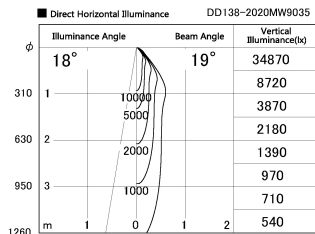

Item no. DD138-2020MW9035

Series Name: Cledy spark (Normal cone)  
(DD138)

Installation	Recessed mount	
Type	High-efficiency downlight $\Phi 150$	Fixed
Fixture wattage	20W	
Beam angle	19deg	
Color Temp.	3500K	
CRI	Ra>90	
Luminous	2135 lm	
Body	Die-cast aluminum alloy	
Body finish	N/A	
Trim finish	White	
Reflector finish	Mirror	
IP Rate	IP20	
Light source	COB module	
Input Voltage	AC220~240V	
Dimming Type	Non-Dimmable	
Certificate	CE,CCC	
Cut Hole	150	

Height (Weight)	
48.5W	130 (1.3kg)
41.0W	130 (1.3kg)
28.0W	130 (1.3kg)
23.0W	100 (1.0kg)
20.0W	100 (1.0kg)