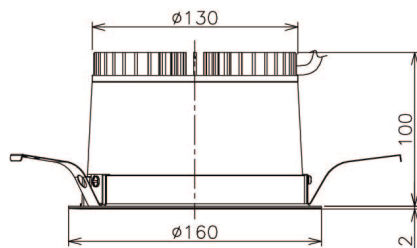

Item no. DD138-2040MW9035

Series Name: Cledy spark (Normal cone)
(DD138)

Installation	Recessed mount	
Type	High-efficiency downlight Φ 150	Fixed
Fixture wattage	20W	
Beam angle	54deg	
Color Temp.	3500K	
CRI	Ra>90	
Luminous	2006 lm	
Body	Die-cast aluminum alloy	
Body finish	N/A	
Trim finish	White	
Reflector finish	Mirror	
IP Rate	IP20	
Light source	COB module	
Input Voltage	AC220~240V	
Dimming Type	Non-Dimmable	
Certificate	CE,CCC	
Cut Hole	150	

Height (Weight)	
48.5W	130 (1.3kg)
41.0W	130 (1.3kg)
28.0W	130 (1.3kg)
23.0W	100 (1.0kg)
20.0W	100 (1.0kg)