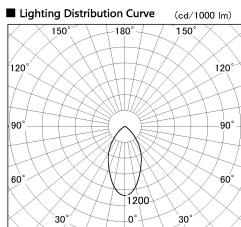

Item no. DD138-2040MW9035

Series Name: Cledy spark (Normal cone)
(DD138)

Installation	Recessed mount	
Type	High-efficiency downlight Φ 150	Fixed
Fixture wattage	20W	
Beam angle	54deg	
Color Temp.	3500K	
CRI	Ra>90	
Luminous	2006 lm	
Body	Die-cast aluminum alloy	
Body finish	N/A	
Trim finish	White	
Reflector finish	Mirror	
IP Rate	IP20	
Light source	COB module	
Input Voltage	AC220~240V	
Dimming Type	Non-Dimmable	
Certificate	CE,CCC	
Cut Hole	150	

Height (Weight)	
48.5W	130 (1.3kg)
41.0W	130 (1.3kg)
28.0W	130 (1.3kg)
23.0W	100 (1.0kg)
20.0W	100 (1.0kg)