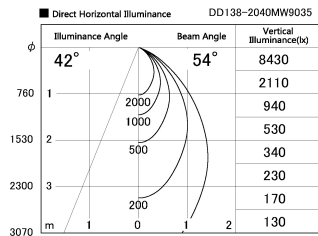

Item no. DD138-2040MW9035

Series Name: Cledy spark (Normal cone)
(DD138)

Installation	Recessed mount	
Type	High-efficiency downlight Φ 150	Fixed
Fixture wattage	20W	
Beam angle	54deg	
Color Temp.	3500K	
CRI	Ra>90	
Luminous	2006 lm	
Body	Die-cast aluminum alloy	
Body finish	N/A	
Trim finish	White	
Reflector finish	Mirror	
IP Rate	IP20	
Light source	COB module	
Input Voltage	AC220~240V	
Dimming Type	Non-Dimmable	
Certificate	CE,CCC	
Cut Hole	150	

Height (Weight)	
48.5W	130 (1.3kg)
41.0W	130 (1.3kg)
28.0W	130 (1.3kg)
23.0W	100 (1.0kg)
20.0W	100 (1.0kg)