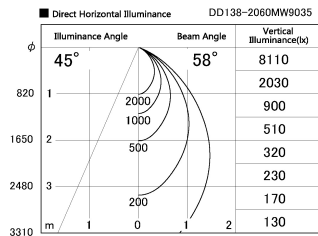

Item no. DD138-2060MW9035

Series Name: Cledy spark (Normal cone)  
(DD138)

Installation	Recessed mount	
Type	High-efficiency	Fixed
	downlight $\Phi$ 150	
Fixture wattage	20W	
Beam angle	58deg	
Color Temp.	3500K	
CRI	Ra>90	
Luminous	2110 lm	
Body	Die-cast aluminum alloy	
Body finish	N/A	
Trim finish	White	
Reflector finish	Mirror	
IP Rate	IP20	
Light source	COB module	
Input Voltage	AC220~240V	
Dimming Type	Non-Dimmable	
Certificate	CE,CCC	
Cut Hole	150	

Height (Weight)	
48.5W	130 (1.3kg)
41.0W	130 (1.3kg)
28.0W	130 (1.3kg)
23.0W	100 (1.0kg)
20.0W	100 (1.0kg)