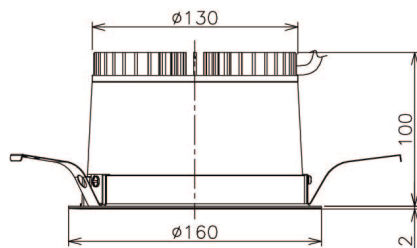

Item no. DD138-2060MW9035

Series Name: Cledy spark (Normal cone)  
(DD138)

Installation	Recessed mount	
Type	High-efficiency	Fixed
	downlight $\Phi$ 150	
Fixture wattage	20W	
Beam angle	58deg	
Color Temp.	3500K	
CRI	Ra>90	
Luminous	2110 lm	
Body	Die-cast aluminum alloy	
Body finish	N/A	
Trim finish	White	
Reflector finish	Mirror	
IP Rate	IP20	
Light source	COB module	
Input Voltage	AC220~240V	
Dimming Type	Non-Dimmable	
Certificate	CE,CCC	
Cut Hole	150	

Height (Weight)	
48.5W	130 (1.3kg)
41.0W	130 (1.3kg)
28.0W	130 (1.3kg)
23.0W	100 (1.0kg)
20.0W	100 (1.0kg)