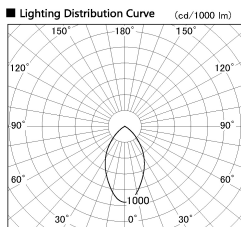

Item no. DD138-2060MW9035

Series Name: Cledy spark (Normal cone)  
(DD138)

Installation	Recessed mount	
Type	High-efficiency	Fixed
	downlight $\Phi$ 150	
Fixture wattage	20W	
Beam angle	58deg	
Color Temp.	3500K	
CRI	Ra>90	
Luminous	2110 lm	
Body	Die-cast aluminum alloy	
Body finish	N/A	
Trim finish	White	
Reflector finish	Mirror	
IP Rate	IP20	
Light source	COB module	
Input Voltage	AC220~240V	
Dimming Type	Non-Dimmable	
Certificate	CE,CCC	
Cut Hole	150	

Height (Weight)	
48.5W	130 (1.3kg)
41.0W	130 (1.3kg)
28.0W	130 (1.3kg)
23.0W	100 (1.0kg)
20.0W	100 (1.0kg)