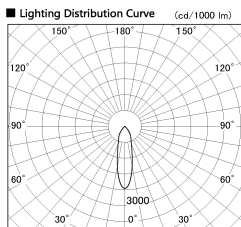

Item no. DD138-5020MW9040

Series Name: Cledy spark (Normal cone)  
(DD138)

Installation	Recessed mount	
Type	High-efficiency	Fixed
	downlight $\Phi$ 150	
Fixture wattage	48.5W	
Beam angle	26deg	
Color Temp.	4000K	
CRI	Ra>90	
Luminous	6422 lm	
Body	Die-cast aluminum alloy	
Body finish	N/A	
Trim finish	White	
Reflector finish	Mirror	
IP Rate	IP20	
Light source	COB module	
Input Voltage	AC220~240V	
Dimming Type	Non-Dimmable	
Certificate	CE,CCC	
Cut Hole	150	

Height (Weight)	
48.5W	130 (1.3kg)
41.0W	130 (1.3kg)
28.0W	130 (1.3kg)
23.0W	100 (1.0kg)
20.0W	100 (1.0kg)