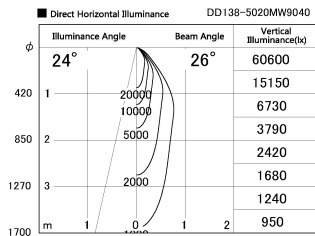

Item no. DD138-5020MW9040

Series Name: Cledy spark (Normal cone)  
(DD138)

Installation	Recessed mount	
Type	High-efficiency	Fixed
	downlight $\Phi$ 150	
Fixture wattage	48.5W	
Beam angle	26deg	
Color Temp.	4000K	
CRI	Ra>90	
Luminous	6422 lm	
Body	Die-cast aluminum alloy	
Body finish	N/A	
Trim finish	White	
Reflector finish	Mirror	
IP Rate	IP20	
Light source	COB module	
Input Voltage	AC220~240V	
Dimming Type	Non-Dimmable	
Certificate	CE,CCC	
Cut Hole	150	

Height (Weight)	
48.5W	130 (1.3kg)
41.0W	130 (1.3kg)
28.0W	130 (1.3kg)
23.0W	100 (1.0kg)
20.0W	100 (1.0kg)