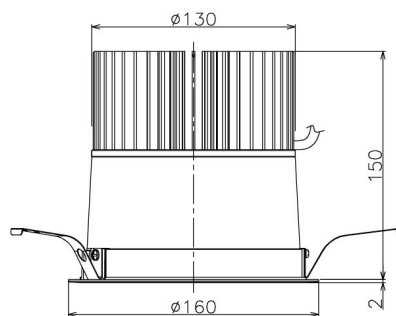

Item no. DD138-5020MW9040

Series Name: Cledy spark (Normal cone)  
(DD138)

Installation	Recessed mount	
Type	High-efficiency	Fixed
	downlight $\Phi$ 150	
Fixture wattage	48.5W	
Beam angle	26deg	
Color Temp.	4000K	
CRI	Ra>90	
Luminous	6422 lm	
Body	Die-cast aluminum alloy	
Body finish	N/A	
Trim finish	White	
Reflector finish	Mirror	
IP Rate	IP20	
Light source	COB module	
Input Voltage	AC220~240V	
Dimming Type	Non-Dimmable	
Certificate	CE,CCC	
Cut Hole	150	

Height (Weight)	
48.5W	130 (1.3kg)
41.0W	130 (1.3kg)
28.0W	130 (1.3kg)
23.0W	100 (1.0kg)
20.0W	100 (1.0kg)