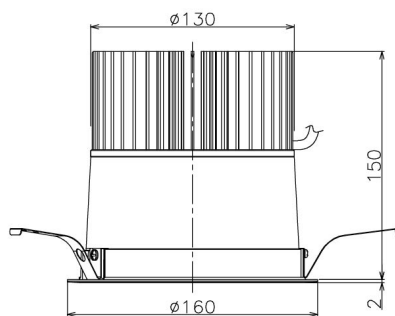

Item no. DD138-5060MW9040

Series Name: Cledy spark (Normal cone)
(DD138)

Installation	Recessed mount	
Type	High-efficiency downlight $\Phi 150$	Fixed
Fixture wattage	48.5W	
Beam angle	40deg	
Color Temp.	4000K	
CRI	Ra>90	
Luminous	6911 lm	
Body	Die-cast aluminum alloy	
Body finish	N/A	
Trim finish	White	
Reflector finish	Mirror	
IP Rate	IP20	
Light source	COB module	
Input Voltage	AC220~240V	
Dimming Type	Non-Dimmable	
Certificate	CE,CCC	
Cut Hole	150	

Height (Weight)	
48.5W	130 (1.3kg)
41.0W	130 (1.3kg)
28.0W	130 (1.3kg)
23.0W	100 (1.0kg)
20.0W	100 (1.0kg)