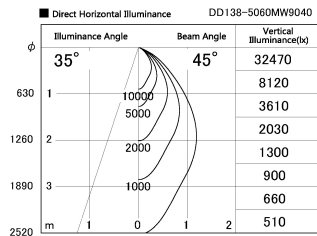

Item no. DD138-5060MW9040

Series Name: Cledy spark (Normal cone)
(DD138)

Installation	Recessed mount	
Type	High-efficiency downlight $\Phi 150$	Fixed
Fixture wattage	48.5W	
Beam angle	40deg	
Color Temp.	4000K	
CRI	Ra>90	
Luminous	6911 lm	
Body	Die-cast aluminum alloy	
Body finish	N/A	
Trim finish	White	
Reflector finish	Mirror	
IP Rate	IP20	
Light source	COB module	
Input Voltage	AC220~240V	
Dimming Type	Non-Dimmable	
Certificate	CE,CCC	
Cut Hole	150	

Height (Weight)	
48.5W	130 (1.3kg)
41.0W	130 (1.3kg)
28.0W	130 (1.3kg)
23.0W	100 (1.0kg)
20.0W	100 (1.0kg)