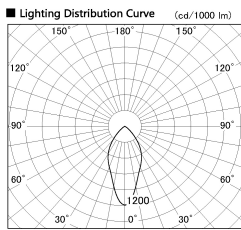

Item no. DD138-5060MW9040

Series Name: Cledy spark (Normal cone)
(DD138)

Installation	Recessed mount	
Type	High-efficiency downlight $\Phi 150$	Fixed
Fixture wattage	48.5W	
Beam angle	40deg	
Color Temp.	4000K	
CRI	Ra>90	
Luminous	6911 lm	
Body	Die-cast aluminum alloy	
Body finish	N/A	
Trim finish	White	
Reflector finish	Mirror	
IP Rate	IP20	
Light source	COB module	
Input Voltage	AC220~240V	
Dimming Type	Non-Dimmable	
Certificate	CE,CCC	
Cut Hole	150	

Height (Weight)	
48.5W	130 (1.3kg)
41.0W	130 (1.3kg)
28.0W	130 (1.3kg)
23.0W	100 (1.0kg)
20.0W	100 (1.0kg)