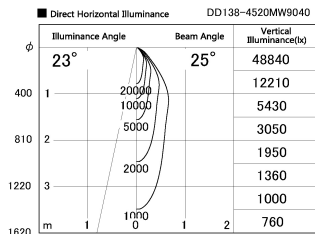

Item no. DD138-4520MW9040

Series Name: Cledy spark (Normal cone)  
(DD138)

|                  |                         |       |
|------------------|-------------------------|-------|
| Installation     | Recessed mount          |       |
| Type             | High-efficiency         | Fixed |
|                  | downlight Φ150          |       |
| Fixture wattage  | 41W                     |       |
| Beam angle       | 25deg                   |       |
| Color Temp.      | 4000K                   |       |
| CRI              | Ra>90                   |       |
| Luminous         | 4807 lm                 |       |
| Body             | Die-cast aluminum alloy |       |
| Body finish      | N/A                     |       |
| Trim finish      | White                   |       |
| Reflector finish | Mirror                  |       |
| IP Rate          | IP20                    |       |
| Light source     | COB module              |       |
| Input Voltage    | AC220~240V              |       |
| Dimming Type     | Non-Dimmable            |       |
| Certificate      | CE,CCC                  |       |
| Cut Hole         | 150                     |       |

| Height (Weight) |             |
|-----------------|-------------|
| 48.5W           | 130 (1.3kg) |
| 41.0W           | 130 (1.3kg) |
| 28.0W           | 130 (1.3kg) |
| 23.0W           | 100 (1.0kg) |
| 20.0W           | 100 (1.0kg) |