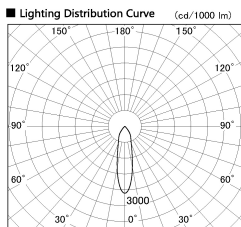

Item no. DD138-4520MW9040

Series Name: Cledy spark (Normal cone)  
(DD138)

|                  |                         |       |
|------------------|-------------------------|-------|
| Installation     | Recessed mount          |       |
| Type             | High-efficiency         | Fixed |
|                  | downlight Φ150          |       |
| Fixture wattage  | 41W                     |       |
| Beam angle       | 25deg                   |       |
| Color Temp.      | 4000K                   |       |
| CRI              | Ra>90                   |       |
| Luminous         | 4807 lm                 |       |
| Body             | Die-cast aluminum alloy |       |
| Body finish      | N/A                     |       |
| Trim finish      | White                   |       |
| Reflector finish | Mirror                  |       |
| IP Rate          | IP20                    |       |
| Light source     | COB module              |       |
| Input Voltage    | AC220~240V              |       |
| Dimming Type     | Non-Dimmable            |       |
| Certificate      | CE,CCC                  |       |
| Cut Hole         | 150                     |       |

| Height (Weight) |             |
|-----------------|-------------|
| 48.5W           | 130 (1.3kg) |
| 41.0W           | 130 (1.3kg) |
| 28.0W           | 130 (1.3kg) |
| 23.0W           | 100 (1.0kg) |
| 20.0W           | 100 (1.0kg) |