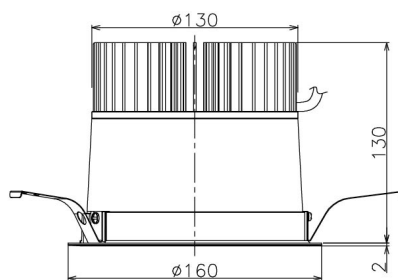

Item no. DD138-4520MW9040

Series Name: Cledy spark (Normal cone)  
(DD138)

|                  |                         |       |
|------------------|-------------------------|-------|
| Installation     | Recessed mount          |       |
| Type             | High-efficiency         | Fixed |
|                  | downlight Φ150          |       |
| Fixture wattage  | 41W                     |       |
| Beam angle       | 25deg                   |       |
| Color Temp.      | 4000K                   |       |
| CRI              | Ra>90                   |       |
| Luminous         | 4807 lm                 |       |
| Body             | Die-cast aluminum alloy |       |
| Body finish      | N/A                     |       |
| Trim finish      | White                   |       |
| Reflector finish | Mirror                  |       |
| IP Rate          | IP20                    |       |
| Light source     | COB module              |       |
| Input Voltage    | AC220~240V              |       |
| Dimming Type     | Non-Dimmable            |       |
| Certificate      | CE,CCC                  |       |
| Cut Hole         | 150                     |       |

| Height (Weight) |             |
|-----------------|-------------|
| 48.5W           | 130 (1.3kg) |
| 41.0W           | 130 (1.3kg) |
| 28.0W           | 130 (1.3kg) |
| 23.0W           | 100 (1.0kg) |
| 20.0W           | 100 (1.0kg) |