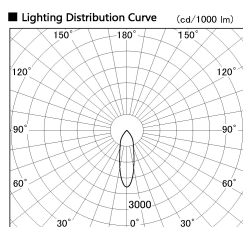

Item no. DD138-4540MW9040

Series Name: Cledy spark (Normal cone)
(DD138)

Installation	Recessed mount	
Type	High-efficiency	Fixed
	downlight Φ 150	
Fixture wattage	41W	
Beam angle	28deg	
Color Temp.	4000K	
CRI	Ra>90	
Luminous	4797 lm	
Body	Die-cast aluminum alloy	
Body finish	N/A	
Trim finish	White	
Reflector finish	Mirror	
IP Rate	IP20	
Light source	COB module	
Input Voltage	AC220~240V	
Dimming Type	Non-Dimmable	
Certificate	CE,CCC	
Cut Hole	150	

Height (Weight)	
48.5W	130 (1.3kg)
41.0W	130 (1.3kg)
28.0W	130 (1.3kg)
23.0W	100 (1.0kg)
20.0W	100 (1.0kg)