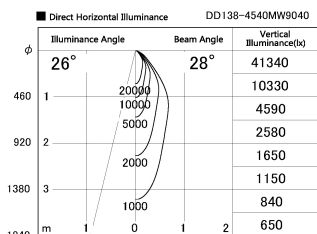

Item no. DD138-4540MW9040

Series Name: Cledy spark (Normal cone)
(DD138)

Installation	Recessed mount	
Type	High-efficiency	Fixed
	downlight Φ 150	
Fixture wattage	41W	
Beam angle	28deg	
Color Temp.	4000K	
CRI	Ra>90	
Luminous	4797 lm	
Body	Die-cast aluminum alloy	
Body finish	N/A	
Trim finish	White	
Reflector finish	Mirror	
IP Rate	IP20	
Light source	COB module	
Input Voltage	AC220~240V	
Dimming Type	Non-Dimmable	
Certificate	CE,CCC	
Cut Hole	150	

Height (Weight)	
48.5W	130 (1.3kg)
41.0W	130 (1.3kg)
28.0W	130 (1.3kg)
23.0W	100 (1.0kg)
20.0W	100 (1.0kg)