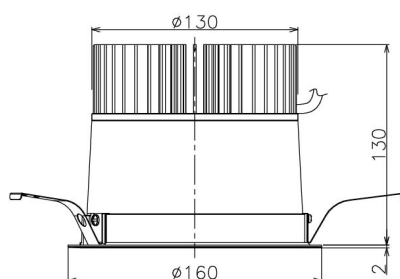

Item no. DD138-4540MW9040

Series Name: Cledy spark (Normal cone)
(DD138)

Installation	Recessed mount	
Type	High-efficiency	Fixed
	downlight Φ 150	
Fixture wattage	41W	
Beam angle	28deg	
Color Temp.	4000K	
CRI	Ra>90	
Luminous	4797 lm	
Body	Die-cast aluminum alloy	
Body finish	N/A	
Trim finish	White	
Reflector finish	Mirror	
IP Rate	IP20	
Light source	COB module	
Input Voltage	AC220~240V	
Dimming Type	Non-Dimmable	
Certificate	CE,CCC	
Cut Hole	150	

Height (Weight)	
48.5W	130 (1.3kg)
41.0W	130 (1.3kg)
28.0W	130 (1.3kg)
23.0W	100 (1.0kg)
20.0W	100 (1.0kg)