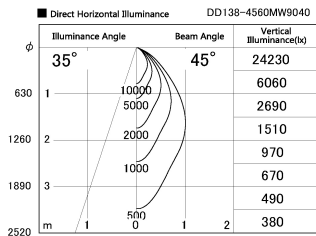

Item no. DD138-4560MW9040

Series Name: Cledy spark (Normal cone)
(DD138)

Installation	Recessed mount	
Type	High-efficiency	Fixed
	downlight $\Phi 150$	
Fixture wattage	41W	
Beam angle	36deg	
Color Temp.	4000K	
CRI	Ra>90	
Luminous	5153 lm	
Body	Die-cast aluminum alloy	
Body finish	N/A	
Trim finish	White	
Reflector finish	Mirror	
IP Rate	IP20	
Light source	COB module	
Input Voltage	AC220~240V	
Dimming Type	Non-Dimmable	
Certificate	CE,CCC	
Cut Hole	150	

Height (Weight)	
48.5W	130 (1.3kg)
41.0W	130 (1.3kg)
28.0W	130 (1.3kg)
23.0W	100 (1.0kg)
20.0W	100 (1.0kg)