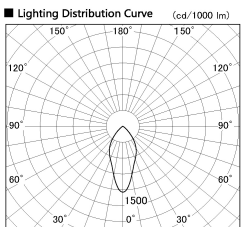

Item no. DD138-4560MW9040

Series Name: Cledy spark (Normal cone)
(DD138)

Installation	Recessed mount	
Type	High-efficiency	Fixed
	downlight $\Phi 150$	
Fixture wattage	41W	
Beam angle	36deg	
Color Temp.	4000K	
CRI	Ra>90	
Luminous	5153 lm	
Body	Die-cast aluminum alloy	
Body finish	N/A	
Trim finish	White	
Reflector finish	Mirror	
IP Rate	IP20	
Light source	COB module	
Input Voltage	AC220~240V	
Dimming Type	Non-Dimmable	
Certificate	CE,CCC	
Cut Hole	150	

Height (Weight)	
48.5W	130 (1.3kg)
41.0W	130 (1.3kg)
28.0W	130 (1.3kg)
23.0W	100 (1.0kg)
20.0W	100 (1.0kg)