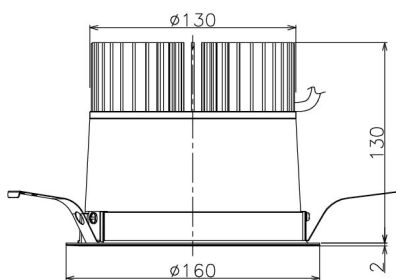

Item no. DD138-4560MW9040

Series Name: Cledy spark (Normal cone)
(DD138)

Installation	Recessed mount	
Type	High-efficiency	Fixed
	downlight $\Phi 150$	
Fixture wattage	41W	
Beam angle	36deg	
Color Temp.	4000K	
CRI	Ra>90	
Luminous	5153 lm	
Body	Die-cast aluminum alloy	
Body finish	N/A	
Trim finish	White	
Reflector finish	Mirror	
IP Rate	IP20	
Light source	COB module	
Input Voltage	AC220~240V	
Dimming Type	Non-Dimmable	
Certificate	CE,CCC	
Cut Hole	150	

Height (Weight)	
48.5W	130 (1.3kg)
41.0W	130 (1.3kg)
28.0W	130 (1.3kg)
23.0W	100 (1.0kg)
20.0W	100 (1.0kg)