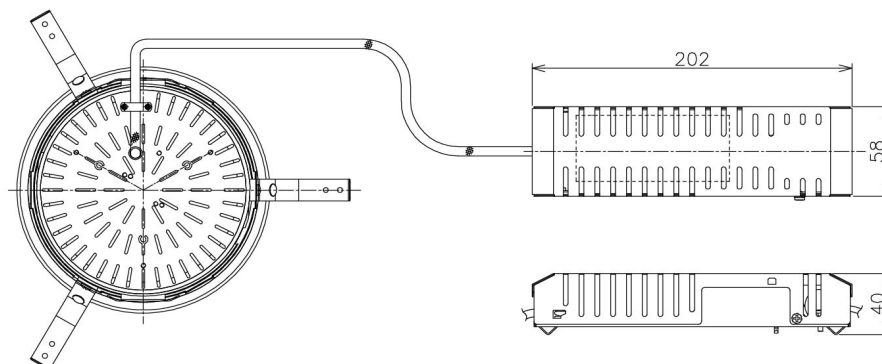

Item no. DD138-2840MW9040

Series Name: Cledy spark (Normal cone)  
(DD138)

Height (Weight)	
48.5W	130 (1.3kg)
41.0W	130 (1.3kg)
28.0W	130 (1.3kg)
23.0W	100 (1.0kg)
20.0W	100 (1.0kg)

Installation	Recessed mount	
Type	High-efficiency downlight Φ150	Fixed
Fixture wattage	28W	
Beam angle	55deg	
Color Temp.	4000K	
CRI	Ra>90	
Luminous	3112 lm	
Body	Die-cast aluminum alloy	
Body finish	N/A	
Trim finish	White	
Reflector finish	Mirror	
IP Rate	IP20	
Light source	COB module	
Input Voltage	AC220~240V	
Dimming Type	Non-Dimmable	
Certificate	CE,CCC	
Cut Hole	150	