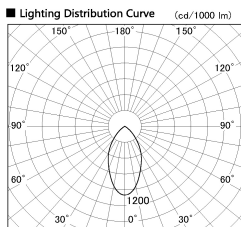

Item no. DD138-2840MW9040

Series Name: Cledy spark (Normal cone)  
(DD138)

Height (Weight)	
48.5W	130 (1.3kg)
41.0W	130 (1.3kg)
28.0W	130 (1.3kg)
23.0W	100 (1.0kg)
20.0W	100 (1.0kg)

Installation	Recessed mount	
Type	High-efficiency downlight Φ150	Fixed
Fixture wattage	28W	
Beam angle	55deg	
Color Temp.	4000K	
CRI	Ra>90	
Luminous	3112 lm	
Body	Die-cast aluminum alloy	
Body finish	N/A	
Trim finish	White	
Reflector finish	Mirror	
IP Rate	IP20	
Light source	COB module	
Input Voltage	AC220~240V	
Dimming Type	Non-Dimmable	
Certificate	CE,CCC	
Cut Hole	150	