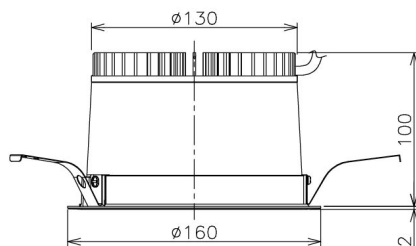

Item no. DD138-2840MW9040

Series Name: Cledy spark (Normal cone)  
(DD138)

Height (Weight)	
48.5W	130 (1.3kg)
41.0W	130 (1.3kg)
28.0W	130 (1.3kg)
23.0W	100 (1.0kg)
20.0W	100 (1.0kg)

Installation	Recessed mount	
Type	High-efficiency downlight Φ150	Fixed
Fixture wattage	28W	
Beam angle	55deg	
Color Temp.	4000K	
CRI	Ra>90	
Luminous	3112 lm	
Body	Die-cast aluminum alloy	
Body finish	N/A	
Trim finish	White	
Reflector finish	Mirror	
IP Rate	IP20	
Light source	COB module	
Input Voltage	AC220~240V	
Dimming Type	Non-Dimmable	
Certificate	CE,CCC	
Cut Hole	150	