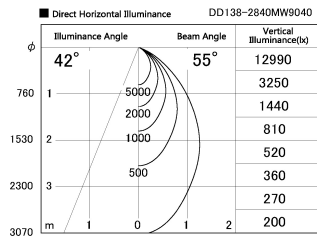

Item no. DD138-2840MW9040

Series Name: Cledy spark (Normal cone)  
(DD138)

Height (Weight)	
48.5W	130 (1.3kg)
41.0W	130 (1.3kg)
28.0W	130 (1.3kg)
23.0W	100 (1.0kg)
20.0W	100 (1.0kg)

Installation	Recessed mount	
Type	High-efficiency downlight Φ150	Fixed
Fixture wattage	28W	
Beam angle	55deg	
Color Temp.	4000K	
CRI	Ra>90	
Luminous	3112 lm	
Body	Die-cast aluminum alloy	
Body finish	N/A	
Trim finish	White	
Reflector finish	Mirror	
IP Rate	IP20	
Light source	COB module	
Input Voltage	AC220~240V	
Dimming Type	Non-Dimmable	
Certificate	CE,CCC	
Cut Hole	150	