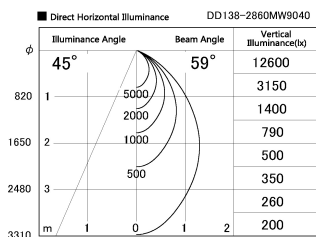

Item no. DD138-2860MW9040

Series Name: Cledy spark (Normal cone)
(DD138)

Height (Weight)	
48.5W	130 (1.3kg)
41.0W	130 (1.3kg)
28.0W	130 (1.3kg)
23.0W	100 (1.0kg)
20.0W	100 (1.0kg)

Installation	Recessed mount	
Type	High-efficiency	Fixed
	downlight Φ150	
Fixture wattage	28W	
Beam angle	59deg	
Color Temp.	4000K	
CRI	Ra>90	
Luminous	3287 lm	
Body	Die-cast aluminum alloy	
Body finish	N/A	
Trim finish	White	
Reflector finish	Mirror	
IP Rate	IP20	
Light source	COB module	
Input Voltage	AC220~240V	
Dimming Type	Non-Dimmable	
Certificate	CE,CCC	
Cut Hole	150	