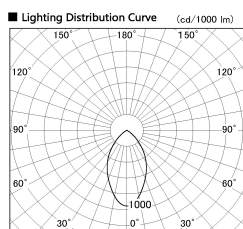

Item no. DD138-2860MW9040

Series Name: Cledy spark (Normal cone)
(DD138)

Height (Weight)	
48.5W	130 (1.3kg)
41.0W	130 (1.3kg)
28.0W	130 (1.3kg)
23.0W	100 (1.0kg)
20.0W	100 (1.0kg)

Installation	Recessed mount	
Type	High-efficiency	Fixed
	downlight Φ150	
Fixture wattage	28W	
Beam angle	59deg	
Color Temp.	4000K	
CRI	Ra>90	
Luminous	3287 lm	
Body	Die-cast aluminum alloy	
Body finish	N/A	
Trim finish	White	
Reflector finish	Mirror	
IP Rate	IP20	
Light source	COB module	
Input Voltage	AC220~240V	
Dimming Type	Non-Dimmable	
Certificate	CE,CCC	
Cut Hole	150	