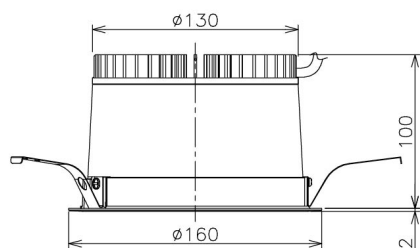

Item no. DD138-2860MW9040

Series Name: Cledy spark (Normal cone)
(DD138)

Height (Weight)	
48.5W	130 (1.3kg)
41.0W	130 (1.3kg)
28.0W	130 (1.3kg)
23.0W	100 (1.0kg)
20.0W	100 (1.0kg)

Installation	Recessed mount	
Type	High-efficiency	Fixed
	downlight Φ150	
Fixture wattage	28W	
Beam angle	59deg	
Color Temp.	4000K	
CRI	Ra>90	
Luminous	3287 lm	
Body	Die-cast aluminum alloy	
Body finish	N/A	
Trim finish	White	
Reflector finish	Mirror	
IP Rate	IP20	
Light source	COB module	
Input Voltage	AC220~240V	
Dimming Type	Non-Dimmable	
Certificate	CE,CCC	
Cut Hole	150	