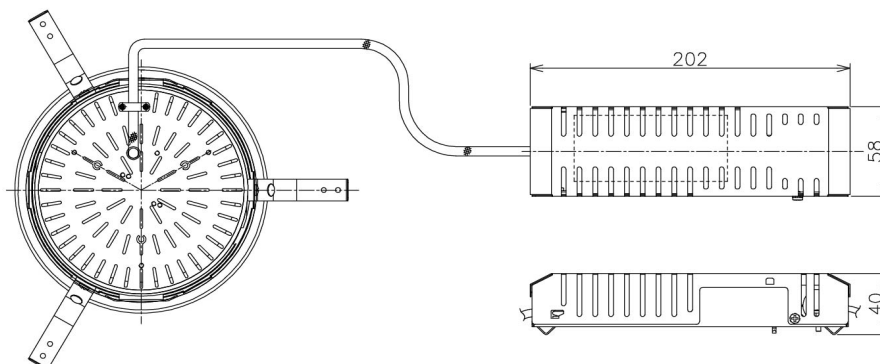

Item no. DD138-2860MW9040

Series Name: Cledy spark (Normal cone)
(DD138)

Height (Weight)	
48.5W	130 (1.3kg)
41.0W	130 (1.3kg)
28.0W	130 (1.3kg)
23.0W	100 (1.0kg)
20.0W	100 (1.0kg)

Installation	Recessed mount	
Type	High-efficiency	Fixed
	downlight Φ150	
Fixture wattage	28W	
Beam angle	59deg	
Color Temp.	4000K	
CRI	Ra>90	
Luminous	3287 lm	
Body	Die-cast aluminum alloy	
Body finish	N/A	
Trim finish	White	
Reflector finish	Mirror	
IP Rate	IP20	
Light source	COB module	
Input Voltage	AC220~240V	
Dimming Type	Non-Dimmable	
Certificate	CE,CCC	
Cut Hole	150	