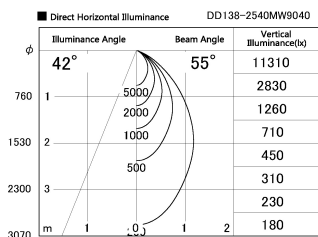

Item no. DD138-2540MW9040

Series Name: Cledy spark (Normal cone)
(DD138)

Installation	Recessed mount	
Type	High-efficiency	Fixed
	downlight Φ 150	
Fixture wattage	23W	
Beam angle	55deg	
Color Temp.	4000K	
CRI	Ra>90	
Luminous	2708 lm	
Body	Die-cast aluminum alloy	
Body finish	N/A	
Trim finish	White	
Reflector finish	Mirror	
IP Rate	IP20	
Light source	COB module	
Input Voltage	AC220~240V	
Dimming Type	Non-Dimmable	
Certificate	CE,CCC	
Cut Hole	150	

Height (Weight)	
48.5W	130 (1.3kg)
41.0W	130 (1.3kg)
28.0W	130 (1.3kg)
23.0W	100 (1.0kg)
20.0W	100 (1.0kg)