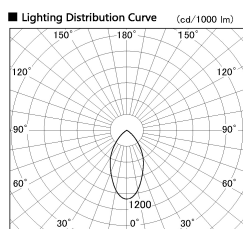

Item no. DD138-2540MW9040

Series Name: Cledy spark (Normal cone)
(DD138)

Installation	Recessed mount	
Type	High-efficiency	Fixed
	downlight Φ 150	
Fixture wattage	23W	
Beam angle	55deg	
Color Temp.	4000K	
CRI	Ra>90	
Luminous	2708 lm	
Body	Die-cast aluminum alloy	
Body finish	N/A	
Trim finish	White	
Reflector finish	Mirror	
IP Rate	IP20	
Light source	COB module	
Input Voltage	AC220~240V	
Dimming Type	Non-Dimmable	
Certificate	CE,CCC	
Cut Hole	150	

Height (Weight)	
48.5W	130 (1.3kg)
41.0W	130 (1.3kg)
28.0W	130 (1.3kg)
23.0W	100 (1.0kg)
20.0W	100 (1.0kg)