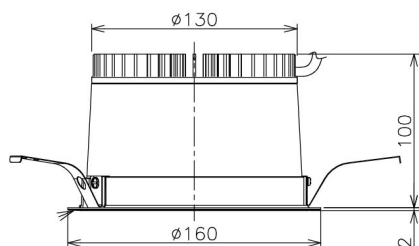

Item no. DD138-2540MW9040

Series Name: Cledy spark (Normal cone)
(DD138)

Installation	Recessed mount	
Type	High-efficiency	Fixed
	downlight Φ 150	
Fixture wattage	23W	
Beam angle	55deg	
Color Temp.	4000K	
CRI	Ra>90	
Luminous	2708 lm	
Body	Die-cast aluminum alloy	
Body finish	N/A	
Trim finish	White	
Reflector finish	Mirror	
IP Rate	IP20	
Light source	COB module	
Input Voltage	AC220~240V	
Dimming Type	Non-Dimmable	
Certificate	CE,CCC	
Cut Hole	150	

Height (Weight)	
48.5W	130 (1.3kg)
41.0W	130 (1.3kg)
28.0W	130 (1.3kg)
23.0W	100 (1.0kg)
20.0W	100 (1.0kg)