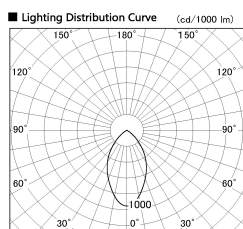

Item no. DD138-2560MW9040

Series Name: Cledy spark (Normal cone)
(DD138)

Installation	Recessed mount	
Type	High-efficiency	Fixed
	downlight Φ 150	
Fixture wattage	23W	
Beam angle	59deg	
Color Temp.	4000K	
CRI	Ra>90	
Luminous	2859 lm	
Body	Die-cast aluminum alloy	
Body finish	N/A	
Trim finish	White	
Reflector finish	Mirror	
IP Rate	IP20	
Light source	COB module	
Input Voltage	AC220~240V	
Dimming Type	Non-Dimmable	
Certificate	CE,CCC	
Cut Hole	150	

Height (Weight)	
48.5W	130 (1.3kg)
41.0W	130 (1.3kg)
28.0W	130 (1.3kg)
23.0W	100 (1.0kg)
20.0W	100 (1.0kg)