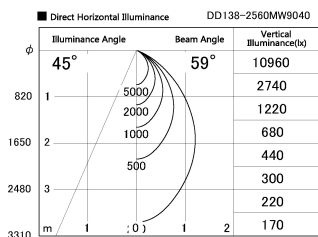

Item no. DD138-2560MW9040

Series Name: Cledy spark (Normal cone)
(DD138)

Installation	Recessed mount	
Type	High-efficiency	Fixed
	downlight Φ 150	
Fixture wattage	23W	
Beam angle	59deg	
Color Temp.	4000K	
CRI	Ra>90	
Luminous	2859 lm	
Body	Die-cast aluminum alloy	
Body finish	N/A	
Trim finish	White	
Reflector finish	Mirror	
IP Rate	IP20	
Light source	COB module	
Input Voltage	AC220~240V	
Dimming Type	Non-Dimmable	
Certificate	CE,CCC	
Cut Hole	150	

Height (Weight)	
48.5W	130 (1.3kg)
41.0W	130 (1.3kg)
28.0W	130 (1.3kg)
23.0W	100 (1.0kg)
20.0W	100 (1.0kg)