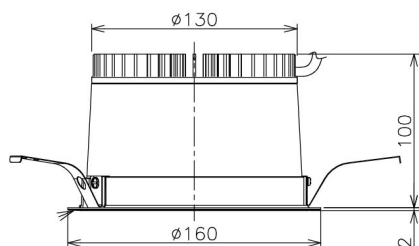

Item no. DD138-2560MW9040

Series Name: Cledy spark (Normal cone)
(DD138)

Installation	Recessed mount	
Type	High-efficiency	Fixed
	downlight Φ 150	
Fixture wattage	23W	
Beam angle	59deg	
Color Temp.	4000K	
CRI	Ra>90	
Luminous	2859 lm	
Body	Die-cast aluminum alloy	
Body finish	N/A	
Trim finish	White	
Reflector finish	Mirror	
IP Rate	IP20	
Light source	COB module	
Input Voltage	AC220~240V	
Dimming Type	Non-Dimmable	
Certificate	CE,CCC	
Cut Hole	150	

Height (Weight)	
48.5W	130 (1.3kg)
41.0W	130 (1.3kg)
28.0W	130 (1.3kg)
23.0W	100 (1.0kg)
20.0W	100 (1.0kg)