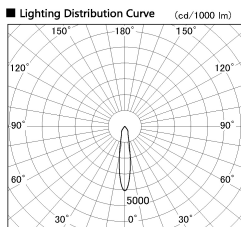

Item no. DD138-2020MW9040

Series Name: Cledy spark (Normal cone)  
(DD138)

Installation	Recessed mount	
Type	High-efficiency downlight Φ150	Fixed
Fixture wattage	20W	
Beam angle	19deg	
Color Temp.	4000K	
CRI	Ra>90	
Luminous	2166 lm	
Body	Die-cast aluminum alloy	
Body finish	N/A	
Trim finish	White	
Reflector finish	Mirror	
IP Rate	IP20	
Light source	COB module	
Input Voltage	AC220~240V	
Dimming Type	Non-Dimmable	
Certificate	CE,CCC	
Cut Hole	150	

Height (Weight)	
48.5W	130 (1.3kg)
41.0W	130 (1.3kg)
28.0W	130 (1.3kg)
23.0W	100 (1.0kg)
20.0W	100 (1.0kg)