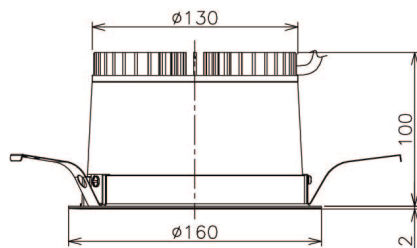

Item no. DD138-2020MW9040

Series Name: Cledy spark (Normal cone)  
(DD138)

Installation	Recessed mount	
Type	High-efficiency downlight Φ150	Fixed
Fixture wattage	20W	
Beam angle	19deg	
Color Temp.	4000K	
CRI	Ra>90	
Luminous	2166 lm	
Body	Die-cast aluminum alloy	
Body finish	N/A	
Trim finish	White	
Reflector finish	Mirror	
IP Rate	IP20	
Light source	COB module	
Input Voltage	AC220~240V	
Dimming Type	Non-Dimmable	
Certificate	CE,CCC	
Cut Hole	150	

Height (Weight)	
48.5W	130 (1.3kg)
41.0W	130 (1.3kg)
28.0W	130 (1.3kg)
23.0W	100 (1.0kg)
20.0W	100 (1.0kg)