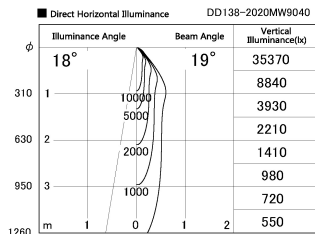

Item no. DD138-2020MW9040

Series Name: Cledy spark (Normal cone)  
(DD138)

Installation	Recessed mount	
Type	High-efficiency downlight Φ150	Fixed
Fixture wattage	20W	
Beam angle	19deg	
Color Temp.	4000K	
CRI	Ra>90	
Luminous	2166 lm	
Body	Die-cast aluminum alloy	
Body finish	N/A	
Trim finish	White	
Reflector finish	Mirror	
IP Rate	IP20	
Light source	COB module	
Input Voltage	AC220~240V	
Dimming Type	Non-Dimmable	
Certificate	CE,CCC	
Cut Hole	150	

Height (Weight)	
48.5W	130 (1.3kg)
41.0W	130 (1.3kg)
28.0W	130 (1.3kg)
23.0W	100 (1.0kg)
20.0W	100 (1.0kg)