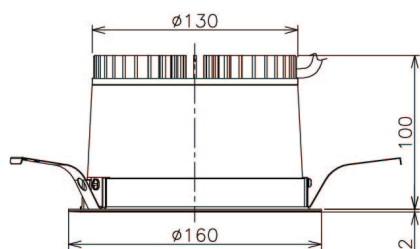

Item no. DD138-2040MW9040

Series Name: Cledy spark (Normal cone)
(DD138)

| | | |
|------------------|---|-------|
| Installation | Recessed mount | |
| Type | High-efficiency downlight $\Phi 150$ | Fixed |
| Fixture wattage | 20W | |
| Beam angle | 54deg | |
| Color Temp. | 4000K | |
| CRI | Ra>90 | |
| Luminous | 2034 lm | |
| Body | Die-cast aluminum alloy | |
| Body finish | N/A | |
| Trim finish | White | |
| Reflector finish | Mirror | |
| IP Rate | IP20 | |
| Light source | COB module | |
| Input Voltage | AC220~240V | |
| Dimming Type | Non-Dimmable | |
| Certificate | CE,CCC | |
| Cut Hole | 150 | |

| Height (Weight) | |
|-----------------|-------------|
| 48.5W | 130 (1.3kg) |
| 41.0W | 130 (1.3kg) |
| 28.0W | 130 (1.3kg) |
| 23.0W | 100 (1.0kg) |
| 20.0W | 100 (1.0kg) |