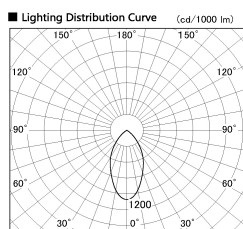

Item no. DD138-2040MW9040

Series Name: Cledy spark (Normal cone)
(DD138)

| | | |
|------------------|---|-------|
| Installation | Recessed mount | |
| Type | High-efficiency downlight $\Phi 150$ | Fixed |
| Fixture wattage | 20W | |
| Beam angle | 54deg | |
| Color Temp. | 4000K | |
| CRI | Ra>90 | |
| Luminous | 2034 lm | |
| Body | Die-cast aluminum alloy | |
| Body finish | N/A | |
| Trim finish | White | |
| Reflector finish | Mirror | |
| IP Rate | IP20 | |
| Light source | COB module | |
| Input Voltage | AC220~240V | |
| Dimming Type | Non-Dimmable | |
| Certificate | CE,CCC | |
| Cut Hole | 150 | |

| Height (Weight) | |
|-----------------|-------------|
| 48.5W | 130 (1.3kg) |
| 41.0W | 130 (1.3kg) |
| 28.0W | 130 (1.3kg) |
| 23.0W | 100 (1.0kg) |
| 20.0W | 100 (1.0kg) |