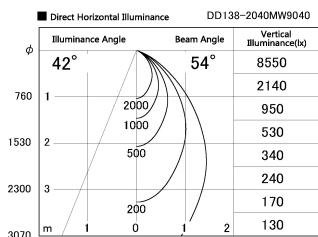

Item no. DD138-2040MW9040

Series Name: Cledy spark (Normal cone)
(DD138)

| | | |
|------------------|---|-------|
| Installation | Recessed mount | |
| Type | High-efficiency downlight $\Phi 150$ | Fixed |
| Fixture wattage | 20W | |
| Beam angle | 54deg | |
| Color Temp. | 4000K | |
| CRI | Ra>90 | |
| Luminous | 2034 lm | |
| Body | Die-cast aluminum alloy | |
| Body finish | N/A | |
| Trim finish | White | |
| Reflector finish | Mirror | |
| IP Rate | IP20 | |
| Light source | COB module | |
| Input Voltage | AC220~240V | |
| Dimming Type | Non-Dimmable | |
| Certificate | CE,CCC | |
| Cut Hole | 150 | |

| Height (Weight) | |
|-----------------|-------------|
| 48.5W | 130 (1.3kg) |
| 41.0W | 130 (1.3kg) |
| 28.0W | 130 (1.3kg) |
| 23.0W | 100 (1.0kg) |
| 20.0W | 100 (1.0kg) |