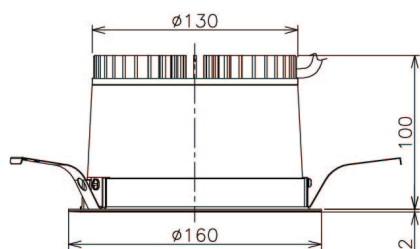

Item no. DD138-2060MW9040

Series Name: Cledy spark (Normal cone)  
(DD138)

Installation	Recessed mount	
Type	High-efficiency	Fixed
	downlight $\Phi 150$	
Fixture wattage	20W	
Beam angle	58deg	
Color Temp.	4000K	
CRI	Ra>90	
Luminous	2140 lm	
Body	Die-cast aluminum alloy	
Body finish	N/A	
Trim finish	White	
Reflector finish	Mirror	
IP Rate	IP20	
Light source	COB module	
Input Voltage	AC220~240V	
Dimming Type	Non-Dimmable	
Certificate	CE,CCC	
Cut Hole	150	

Height (Weight)	
48.5W	130 (1.3kg)
41.0W	130 (1.3kg)
28.0W	130 (1.3kg)
23.0W	100 (1.0kg)
20.0W	100 (1.0kg)