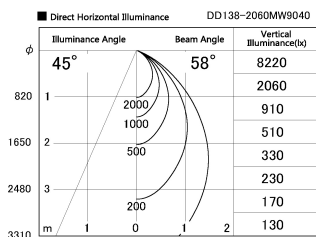

Item no. DD138-2060MW9040

Series Name: Cledy spark (Normal cone)  
(DD138)

Installation	Recessed mount	
Type	High-efficiency	Fixed
	downlight $\Phi 150$	
Fixture wattage	20W	
Beam angle	58deg	
Color Temp.	4000K	
CRI	Ra>90	
Luminous	2140 lm	
Body	Die-cast aluminum alloy	
Body finish	N/A	
Trim finish	White	
Reflector finish	Mirror	
IP Rate	IP20	
Light source	COB module	
Input Voltage	AC220~240V	
Dimming Type	Non-Dimmable	
Certificate	CE,CCC	
Cut Hole	150	

Height (Weight)	
48.5W	130 (1.3kg)
41.0W	130 (1.3kg)
28.0W	130 (1.3kg)
23.0W	100 (1.0kg)
20.0W	100 (1.0kg)