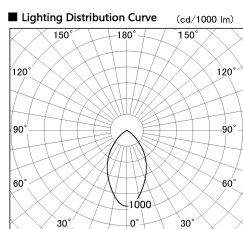

Item no. DD138-2060MW9040

Series Name: Cledy spark (Normal cone)  
(DD138)

Installation	Recessed mount	
Type	High-efficiency	Fixed
	downlight $\Phi 150$	
Fixture wattage	20W	
Beam angle	58deg	
Color Temp.	4000K	
CRI	Ra>90	
Luminous	2140 lm	
Body	Die-cast aluminum alloy	
Body finish	N/A	
Trim finish	White	
Reflector finish	Mirror	
IP Rate	IP20	
Light source	COB module	
Input Voltage	AC220~240V	
Dimming Type	Non-Dimmable	
Certificate	CE,CCC	
Cut Hole	150	

Height (Weight)	
48.5W	130 (1.3kg)
41.0W	130 (1.3kg)
28.0W	130 (1.3kg)
23.0W	100 (1.0kg)
20.0W	100 (1.0kg)