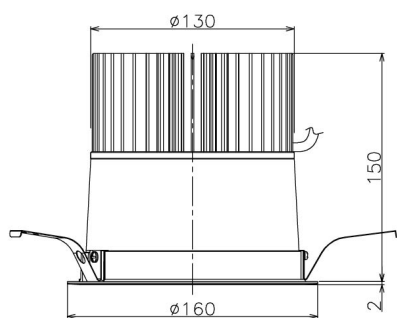

Item no. DD138-5020MB9027

Series Name: Cledy spark (Normal cone)
(DD138)

Installation	Recessed mount	
Type	High-efficiency	Fixed
	downlight Φ150	
Fixture wattage	48.5W	
Beam angle	26deg	
Color Temp.	2700K	
CRI	Ra>90	
Luminous	6268 lm	
Body	Die-cast aluminum alloy	
Body finish	N/A	
Trim finish	Black	
Reflector finish	Mirror	
IP Rate	IP20	
Light source	COB module	
Input Voltage	AC220~240V	
Dimming Type	Non-Dimmable	
Certificate	CE,CCC	
Cut Hole	150	

Height (Weight)	
48.5W	130 (1.3kg)
41.0W	130 (1.3kg)
28.0W	130 (1.3kg)
23.0W	100 (1.0kg)
20.0W	100 (1.0kg)