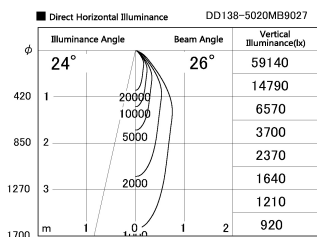

Item no. DD138-5020MB9027

Series Name: Cledy spark (Normal cone)
(DD138)

Installation	Recessed mount	
Type	High-efficiency	Fixed
	downlight Φ150	
Fixture wattage	48.5W	
Beam angle	26deg	
Color Temp.	2700K	
CRI	Ra>90	
Luminous	6268 lm	
Body	Die-cast aluminum alloy	
Body finish	N/A	
Trim finish	Black	
Reflector finish	Mirror	
IP Rate	IP20	
Light source	COB module	
Input Voltage	AC220~240V	
Dimming Type	Non-Dimmable	
Certificate	CE,CCC	
Cut Hole	150	

Height (Weight)	
48.5W	130 (1.3kg)
41.0W	130 (1.3kg)
28.0W	130 (1.3kg)
23.0W	100 (1.0kg)
20.0W	100 (1.0kg)