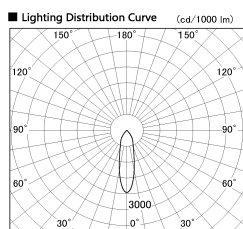

Item no. DD138-5020MB9027

Series Name: Cledy spark (Normal cone)
(DD138)

Installation	Recessed mount	
Type	High-efficiency	Fixed
	downlight Φ150	
Fixture wattage	48.5W	
Beam angle	26deg	
Color Temp.	2700K	
CRI	Ra>90	
Luminous	6268 lm	
Body	Die-cast aluminum alloy	
Body finish	N/A	
Trim finish	Black	
Reflector finish	Mirror	
IP Rate	IP20	
Light source	COB module	
Input Voltage	AC220~240V	
Dimming Type	Non-Dimmable	
Certificate	CE,CCC	
Cut Hole	150	

Height (Weight)	
48.5W	130 (1.3kg)
41.0W	130 (1.3kg)
28.0W	130 (1.3kg)
23.0W	100 (1.0kg)
20.0W	100 (1.0kg)