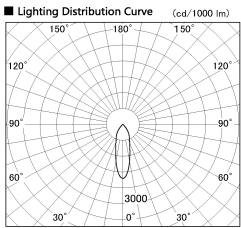

Item no. DD138-5040MB9027

Series Name: Cledy spark (Normal cone)
(DD138)

Installation	Recessed mount	
Type	High-efficiency	Fixed
	downlight Φ150	
Fixture wattage	48.5W	
Beam angle	29deg	
Color Temp.	2700K	
CRI	Ra>90	
Luminous	6249 lm	
Body	Die-cast aluminum alloy	
Body finish	N/A	
Trim finish	Black	
Reflector finish	Mirror	
IP Rate	IP20	
Light source	COB module	
Input Voltage	AC220~240V	
Dimming Type	Non-Dimmable	
Certificate	CE,CCC	
Cut Hole	150	

Height (Weight)	
48.5W	130 (1.3kg)
41.0W	130 (1.3kg)
28.0W	130 (1.3kg)
23.0W	100 (1.0kg)
20.0W	100 (1.0kg)