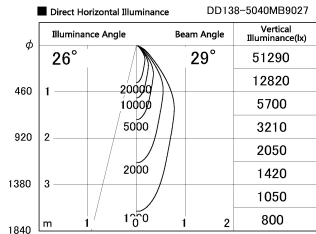

Item no. DD138-5040MB9027

Series Name: Cledy spark (Normal cone)
(DD138)

Installation	Recessed mount	
Type	High-efficiency	Fixed
	downlight Φ150	
Fixture wattage	48.5W	
Beam angle	29deg	
Color Temp.	2700K	
CRI	Ra>90	
Luminous	6249 lm	
Body	Die-cast aluminum alloy	
Body finish	N/A	
Trim finish	Black	
Reflector finish	Mirror	
IP Rate	IP20	
Light source	COB module	
Input Voltage	AC220~240V	
Dimming Type	Non-Dimmable	
Certificate	CE,CCC	
Cut Hole	150	

Height (Weight)	
48.5W	130 (1.3kg)
41.0W	130 (1.3kg)
28.0W	130 (1.3kg)
23.0W	100 (1.0kg)
20.0W	100 (1.0kg)