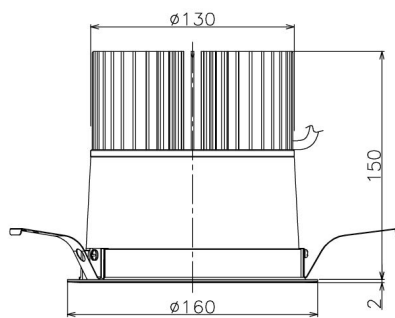

Item no. DD138-5040MB9027

Series Name: Cledy spark (Normal cone)
(DD138)

Installation	Recessed mount	
Type	High-efficiency	Fixed
	downlight Φ150	
Fixture wattage	48.5W	
Beam angle	29deg	
Color Temp.	2700K	
CRI	Ra>90	
Luminous	6249 lm	
Body	Die-cast aluminum alloy	
Body finish	N/A	
Trim finish	Black	
Reflector finish	Mirror	
IP Rate	IP20	
Light source	COB module	
Input Voltage	AC220~240V	
Dimming Type	Non-Dimmable	
Certificate	CE,CCC	
Cut Hole	150	

Height (Weight)	
48.5W	130 (1.3kg)
41.0W	130 (1.3kg)
28.0W	130 (1.3kg)
23.0W	100 (1.0kg)
20.0W	100 (1.0kg)