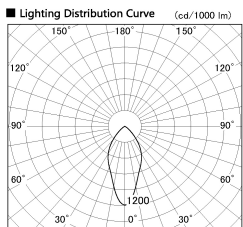

Item no. DD138-5060MB9027

Series Name: Cledy spark (Normal cone)
(DD138)

Installation	Recessed mount	
Type	High-efficiency	Fixed
	downlight Φ150	
Fixture wattage	48.5W	
Beam angle	40deg	
Color Temp.	2700K	
CRI	Ra>90	
Luminous	6745 lm	
Body	Die-cast aluminum alloy	
Body finish	N/A	
Trim finish	Black	
Reflector finish	Mirror	
IP Rate	IP20	
Light source	COB module	
Input Voltage	AC220~240V	
Dimming Type	Non-Dimmable	
Certificate	CE,CCC	
Cut Hole	150	

Height (Weight)	
48.5W	130 (1.3kg)
41.0W	130 (1.3kg)
28.0W	130 (1.3kg)
23.0W	100 (1.0kg)
20.0W	100 (1.0kg)