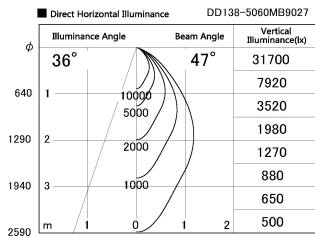

Item no. DD138-5060MB9027

Series Name: Cledy spark (Normal cone)
(DD138)

Installation	Recessed mount	
Type	High-efficiency	Fixed
	downlight Φ150	
Fixture wattage	48.5W	
Beam angle	40deg	
Color Temp.	2700K	
CRI	Ra>90	
Luminous	6745 lm	
Body	Die-cast aluminum alloy	
Body finish	N/A	
Trim finish	Black	
Reflector finish	Mirror	
IP Rate	IP20	
Light source	COB module	
Input Voltage	AC220~240V	
Dimming Type	Non-Dimmable	
Certificate	CE,CCC	
Cut Hole	150	

Height (Weight)	
48.5W	130 (1.3kg)
41.0W	130 (1.3kg)
28.0W	130 (1.3kg)
23.0W	100 (1.0kg)
20.0W	100 (1.0kg)