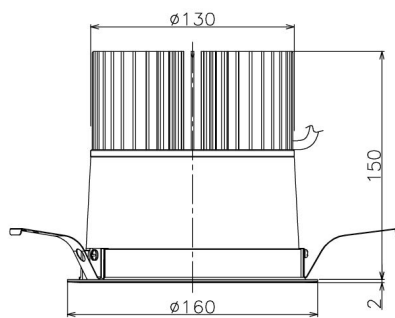

Item no. DD138-5060MB9027

Series Name: Cledy spark (Normal cone)
(DD138)

Installation	Recessed mount	
Type	High-efficiency	Fixed
	downlight Φ150	
Fixture wattage	48.5W	
Beam angle	40deg	
Color Temp.	2700K	
CRI	Ra>90	
Luminous	6745 lm	
Body	Die-cast aluminum alloy	
Body finish	N/A	
Trim finish	Black	
Reflector finish	Mirror	
IP Rate	IP20	
Light source	COB module	
Input Voltage	AC220~240V	
Dimming Type	Non-Dimmable	
Certificate	CE,CCC	
Cut Hole	150	

Height (Weight)	
48.5W	130 (1.3kg)
41.0W	130 (1.3kg)
28.0W	130 (1.3kg)
23.0W	100 (1.0kg)
20.0W	100 (1.0kg)