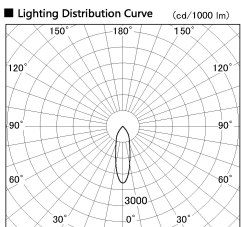

Item no. DD138-4540MB9027

Series Name: Cledy spark (Normal cone)
(DD138)

Installation	Recessed mount	
Type	High-efficiency	Fixed
	downlight Φ150	
Fixture wattage	41W	
Beam angle	28deg	
Color Temp.	2700K	
CRI	Ra>90	
Luminous	4682 lm	
Body	Die-cast aluminum alloy	
Body finish	N/A	
Trim finish	Black	
Reflector finish	Mirror	
IP Rate	IP20	
Light source	COB module	
Input Voltage	AC220~240V	
Dimming Type	Non-Dimmable	
Certificate	CE,CCC	
Cut Hole	150	

Height (Weight)	
48.5W	130 (1.3kg)
41.0W	130 (1.3kg)
28.0W	130 (1.3kg)
23.0W	100 (1.0kg)
20.0W	100 (1.0kg)