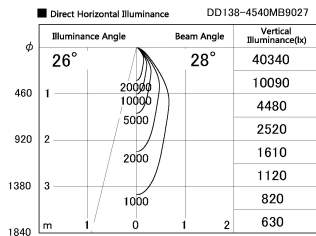

Item no. DD138-4540MB9027

Series Name: Cledy spark (Normal cone)
(DD138)

Installation	Recessed mount	
Type	High-efficiency	Fixed
	downlight Φ150	
Fixture wattage	41W	
Beam angle	28deg	
Color Temp.	2700K	
CRI	Ra>90	
Luminous	4682 lm	
Body	Die-cast aluminum alloy	
Body finish	N/A	
Trim finish	Black	
Reflector finish	Mirror	
IP Rate	IP20	
Light source	COB module	
Input Voltage	AC220~240V	
Dimming Type	Non-Dimmable	
Certificate	CE,CCC	
Cut Hole	150	

Height (Weight)	
48.5W	130 (1.3kg)
41.0W	130 (1.3kg)
28.0W	130 (1.3kg)
23.0W	100 (1.0kg)
20.0W	100 (1.0kg)