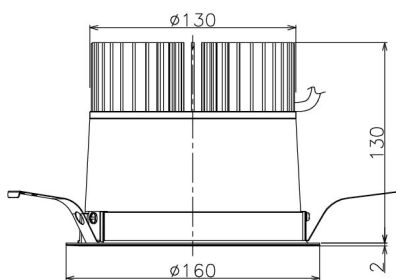

Item no. DD138-4540MB9027

Series Name: Cledy spark (Normal cone)
(DD138)

Installation	Recessed mount	
Type	High-efficiency	Fixed
	downlight Φ150	
Fixture wattage	41W	
Beam angle	28deg	
Color Temp.	2700K	
CRI	Ra>90	
Luminous	4682 lm	
Body	Die-cast aluminum alloy	
Body finish	N/A	
Trim finish	Black	
Reflector finish	Mirror	
IP Rate	IP20	
Light source	COB module	
Input Voltage	AC220~240V	
Dimming Type	Non-Dimmable	
Certificate	CE,CCC	
Cut Hole	150	

Height (Weight)	
48.5W	130 (1.3kg)
41.0W	130 (1.3kg)
28.0W	130 (1.3kg)
23.0W	100 (1.0kg)
20.0W	100 (1.0kg)