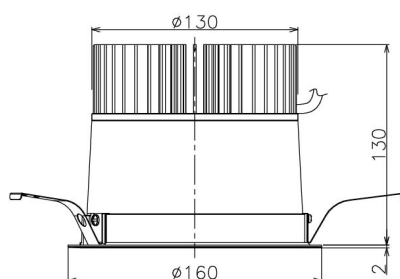

Item no. DD138-4560MB9027

Series Name: Cledy spark (Normal cone)
(DD138)

Installation	Recessed mount	
Type	High-efficiency	Fixed
	downlight $\Phi 150$	
Fixture wattage	41W	
Beam angle	36deg	
Color Temp.	2700K	
CRI	Ra>90	
Luminous	5029 lm	
Body	Die-cast aluminum alloy	
Body finish	N/A	
Trim finish	Black	
Reflector finish	Mirror	
IP Rate	IP20	
Light source	COB module	
Input Voltage	AC220~240V	
Dimming Type	Non-Dimmable	
Certificate	CE,CCC	
Cut Hole	150	

Height (Weight)	
48.5W	130 (1.3kg)
41.0W	130 (1.3kg)
28.0W	130 (1.3kg)
23.0W	100 (1.0kg)
20.0W	100 (1.0kg)