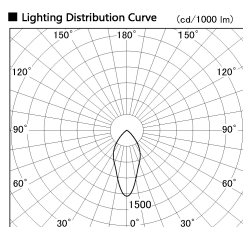

Item no. DD138-4560MB9027

Series Name: Cledy spark (Normal cone)
(DD138)

Installation	Recessed mount	
Type	High-efficiency	Fixed
	downlight $\Phi 150$	
Fixture wattage	41W	
Beam angle	36deg	
Color Temp.	2700K	
CRI	Ra>90	
Luminous	5029 lm	
Body	Die-cast aluminum alloy	
Body finish	N/A	
Trim finish	Black	
Reflector finish	Mirror	
IP Rate	IP20	
Light source	COB module	
Input Voltage	AC220~240V	
Dimming Type	Non-Dimmable	
Certificate	CE,CCC	
Cut Hole	150	

Height (Weight)	
48.5W	130 (1.3kg)
41.0W	130 (1.3kg)
28.0W	130 (1.3kg)
23.0W	100 (1.0kg)
20.0W	100 (1.0kg)