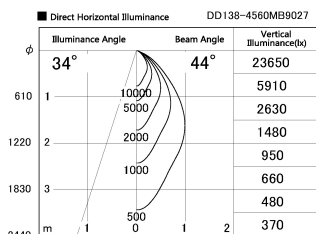

Item no. DD138-4560MB9027

Series Name: Cledy spark (Normal cone)
(DD138)

Installation	Recessed mount	
Type	High-efficiency	Fixed
	downlight $\Phi 150$	
Fixture wattage	41W	
Beam angle	36deg	
Color Temp.	2700K	
CRI	Ra>90	
Luminous	5029 lm	
Body	Die-cast aluminum alloy	
Body finish	N/A	
Trim finish	Black	
Reflector finish	Mirror	
IP Rate	IP20	
Light source	COB module	
Input Voltage	AC220~240V	
Dimming Type	Non-Dimmable	
Certificate	CE,CCC	
Cut Hole	150	

Height (Weight)	
48.5W	130 (1.3kg)
41.0W	130 (1.3kg)
28.0W	130 (1.3kg)
23.0W	100 (1.0kg)
20.0W	100 (1.0kg)