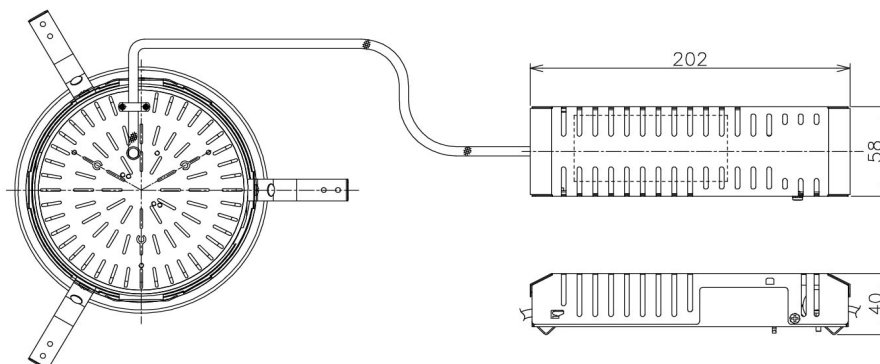

Item no. DD138-2840MB9027

Series Name: Cledy spark (Normal cone)
(DD138)

Installation	Recessed mount	
Type	High-efficiency downlight Φ 150	Fixed
Fixture wattage	28W	
Beam angle	55deg	
Color Temp.	2700K	
CRI	Ra>90	
Luminous	3038 lm	
Body	Die-cast aluminum alloy	
Body finish	N/A	
Trim finish	Black	
Reflector finish	Mirror	
IP Rate	IP20	
Light source	COB module	
Input Voltage	AC220~240V	
Dimming Type	Non-Dimmable	
Certificate	CE,CCC	
Cut Hole	150	

Height (Weight)	
48.5W	130 (1.3kg)
41.0W	130 (1.3kg)
28.0W	130 (1.3kg)
23.0W	100 (1.0kg)
20.0W	100 (1.0kg)