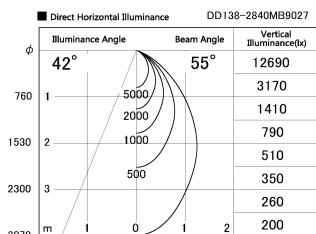

Item no. DD138-2840MB9027

Series Name: Cledy spark (Normal cone)
(DD138)

Installation	Recessed mount	
Type	High-efficiency downlight Φ 150	Fixed
Fixture wattage	28W	
Beam angle	55deg	
Color Temp.	2700K	
CRI	Ra>90	
Luminous	3038 lm	
Body	Die-cast aluminum alloy	
Body finish	N/A	
Trim finish	Black	
Reflector finish	Mirror	
IP Rate	IP20	
Light source	COB module	
Input Voltage	AC220~240V	
Dimming Type	Non-Dimmable	
Certificate	CE,CCC	
Cut Hole	150	

Height (Weight)	
48.5W	130 (1.3kg)
41.0W	130 (1.3kg)
28.0W	130 (1.3kg)
23.0W	100 (1.0kg)
20.0W	100 (1.0kg)