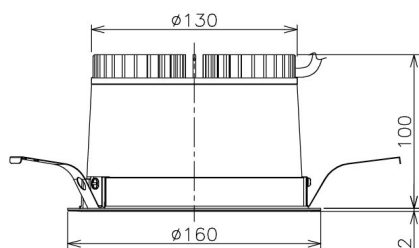

Item no. DD138-2840MB9027

Series Name: Cledy spark (Normal cone)
(DD138)

Installation	Recessed mount	
Type	High-efficiency downlight Φ 150	Fixed
Fixture wattage	28W	
Beam angle	55deg	
Color Temp.	2700K	
CRI	Ra>90	
Luminous	3038 lm	
Body	Die-cast aluminum alloy	
Body finish	N/A	
Trim finish	Black	
Reflector finish	Mirror	
IP Rate	IP20	
Light source	COB module	
Input Voltage	AC220~240V	
Dimming Type	Non-Dimmable	
Certificate	CE,CCC	
Cut Hole	150	

Height (Weight)	
48.5W	130 (1.3kg)
41.0W	130 (1.3kg)
28.0W	130 (1.3kg)
23.0W	100 (1.0kg)
20.0W	100 (1.0kg)