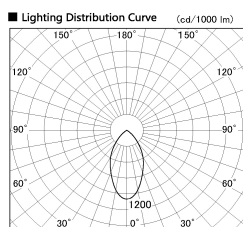

Item no. DD138-2840MB9027

Series Name: Cledy spark (Normal cone)
(DD138)

Installation	Recessed mount	
Type	High-efficiency downlight Φ 150	Fixed
Fixture wattage	28W	
Beam angle	55deg	
Color Temp.	2700K	
CRI	Ra>90	
Luminous	3038 lm	
Body	Die-cast aluminum alloy	
Body finish	N/A	
Trim finish	Black	
Reflector finish	Mirror	
IP Rate	IP20	
Light source	COB module	
Input Voltage	AC220~240V	
Dimming Type	Non-Dimmable	
Certificate	CE,CCC	
Cut Hole	150	

Height (Weight)	
48.5W	130 (1.3kg)
41.0W	130 (1.3kg)
28.0W	130 (1.3kg)
23.0W	100 (1.0kg)
20.0W	100 (1.0kg)