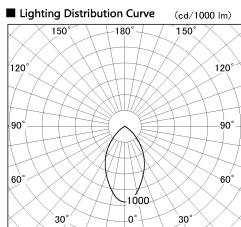

Item no. DD138-2860MB9027

Series Name: Cledy spark (Normal cone)
(DD138)

Installation	Recessed mount	
Type	High-efficiency	Fixed
	downlight Φ150	
Fixture wattage	28W	
Beam angle	59deg	
Color Temp.	2700K	
CRI	Ra>90	
Luminous	3209 lm	
Body	Die-cast aluminum alloy	
Body finish	N/A	
Trim finish	Black	
Reflector finish	Mirror	
IP Rate	IP20	
Light source	COB module	
Input Voltage	AC220~240V	
Dimming Type	Non-Dimmable	
Certificate	CE,CCC	
Cut Hole	150	

Height (Weight)	
48.5W	130 (1.3kg)
41.0W	130 (1.3kg)
28.0W	130 (1.3kg)
23.0W	100 (1.0kg)
20.0W	100 (1.0kg)