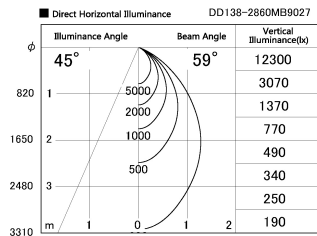

Item no. DD138-2860MB9027

Series Name: Cledy spark (Normal cone)
(DD138)

Installation	Recessed mount	
Type	High-efficiency	Fixed
	downlight Φ150	
Fixture wattage	28W	
Beam angle	59deg	
Color Temp.	2700K	
CRI	Ra>90	
Luminous	3209 lm	
Body	Die-cast aluminum alloy	
Body finish	N/A	
Trim finish	Black	
Reflector finish	Mirror	
IP Rate	IP20	
Light source	COB module	
Input Voltage	AC220~240V	
Dimming Type	Non-Dimmable	
Certificate	CE,CCC	
Cut Hole	150	

Height (Weight)	
48.5W	130 (1.3kg)
41.0W	130 (1.3kg)
28.0W	130 (1.3kg)
23.0W	100 (1.0kg)
20.0W	100 (1.0kg)