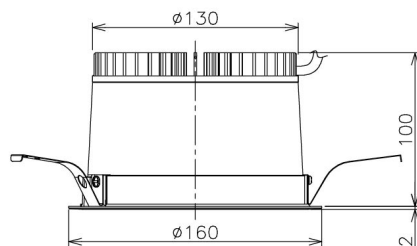

Item no. DD138-2860MB9027

Series Name: Cledy spark (Normal cone)
(DD138)

Installation	Recessed mount	
Type	High-efficiency	Fixed
	downlight Φ150	
Fixture wattage	28W	
Beam angle	59deg	
Color Temp.	2700K	
CRI	Ra>90	
Luminous	3209 lm	
Body	Die-cast aluminum alloy	
Body finish	N/A	
Trim finish	Black	
Reflector finish	Mirror	
IP Rate	IP20	
Light source	COB module	
Input Voltage	AC220~240V	
Dimming Type	Non-Dimmable	
Certificate	CE,CCC	
Cut Hole	150	

Height (Weight)	
48.5W	130 (1.3kg)
41.0W	130 (1.3kg)
28.0W	130 (1.3kg)
23.0W	100 (1.0kg)
20.0W	100 (1.0kg)