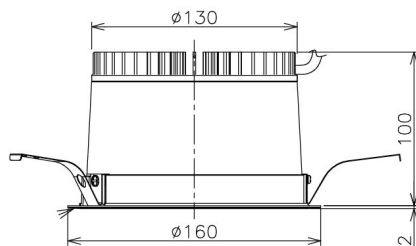

Item no. DD138-2520MB9027

Series Name: Cledy spark (Normal cone)
(DD138)

Installation	Recessed mount	
Type	High-efficiency	Fixed
	downlight Φ 150	
Fixture wattage	23W	
Beam angle	20deg	
Color Temp.	2700K	
CRI	Ra>90	
Luminous	2820 lm	
Body	Die-cast aluminum alloy	
Body finish	N/A	
Trim finish	Black	
Reflector finish	Mirror	
IP Rate	IP20	
Light source	COB module	
Input Voltage	AC220~240V	
Dimming Type	Non-Dimmable	
Certificate	CE,CCC	
Cut Hole	150	

Height (Weight)	
48.5W	130 (1.3kg)
41.0W	130 (1.3kg)
28.0W	130 (1.3kg)
23.0W	100 (1.0kg)
20.0W	100 (1.0kg)