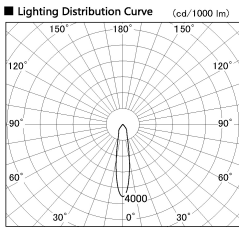

Item no. DD138-2520MB9027

Series Name: Cledy spark (Normal cone)
(DD138)

Installation	Recessed mount	
Type	High-efficiency	Fixed
	downlight Φ 150	
Fixture wattage	23W	
Beam angle	20deg	
Color Temp.	2700K	
CRI	Ra>90	
Luminous	2820 lm	
Body	Die-cast aluminum alloy	
Body finish	N/A	
Trim finish	Black	
Reflector finish	Mirror	
IP Rate	IP20	
Light source	COB module	
Input Voltage	AC220~240V	
Dimming Type	Non-Dimmable	
Certificate	CE,CCC	
Cut Hole	150	

Height (Weight)	
48.5W	130 (1.3kg)
41.0W	130 (1.3kg)
28.0W	130 (1.3kg)
23.0W	100 (1.0kg)
20.0W	100 (1.0kg)