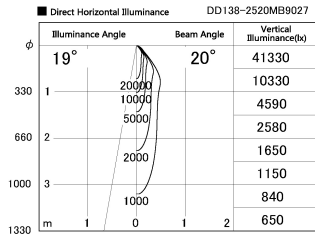

Item no. DD138-2520MB9027

Series Name: Cledy spark (Normal cone)
(DD138)

Installation	Recessed mount	
Type	High-efficiency	Fixed
	downlight Φ 150	
Fixture wattage	23W	
Beam angle	20deg	
Color Temp.	2700K	
CRI	Ra>90	
Luminous	2820 lm	
Body	Die-cast aluminum alloy	
Body finish	N/A	
Trim finish	Black	
Reflector finish	Mirror	
IP Rate	IP20	
Light source	COB module	
Input Voltage	AC220~240V	
Dimming Type	Non-Dimmable	
Certificate	CE,CCC	
Cut Hole	150	

Height (Weight)	
48.5W	130 (1.3kg)
41.0W	130 (1.3kg)
28.0W	130 (1.3kg)
23.0W	100 (1.0kg)
20.0W	100 (1.0kg)